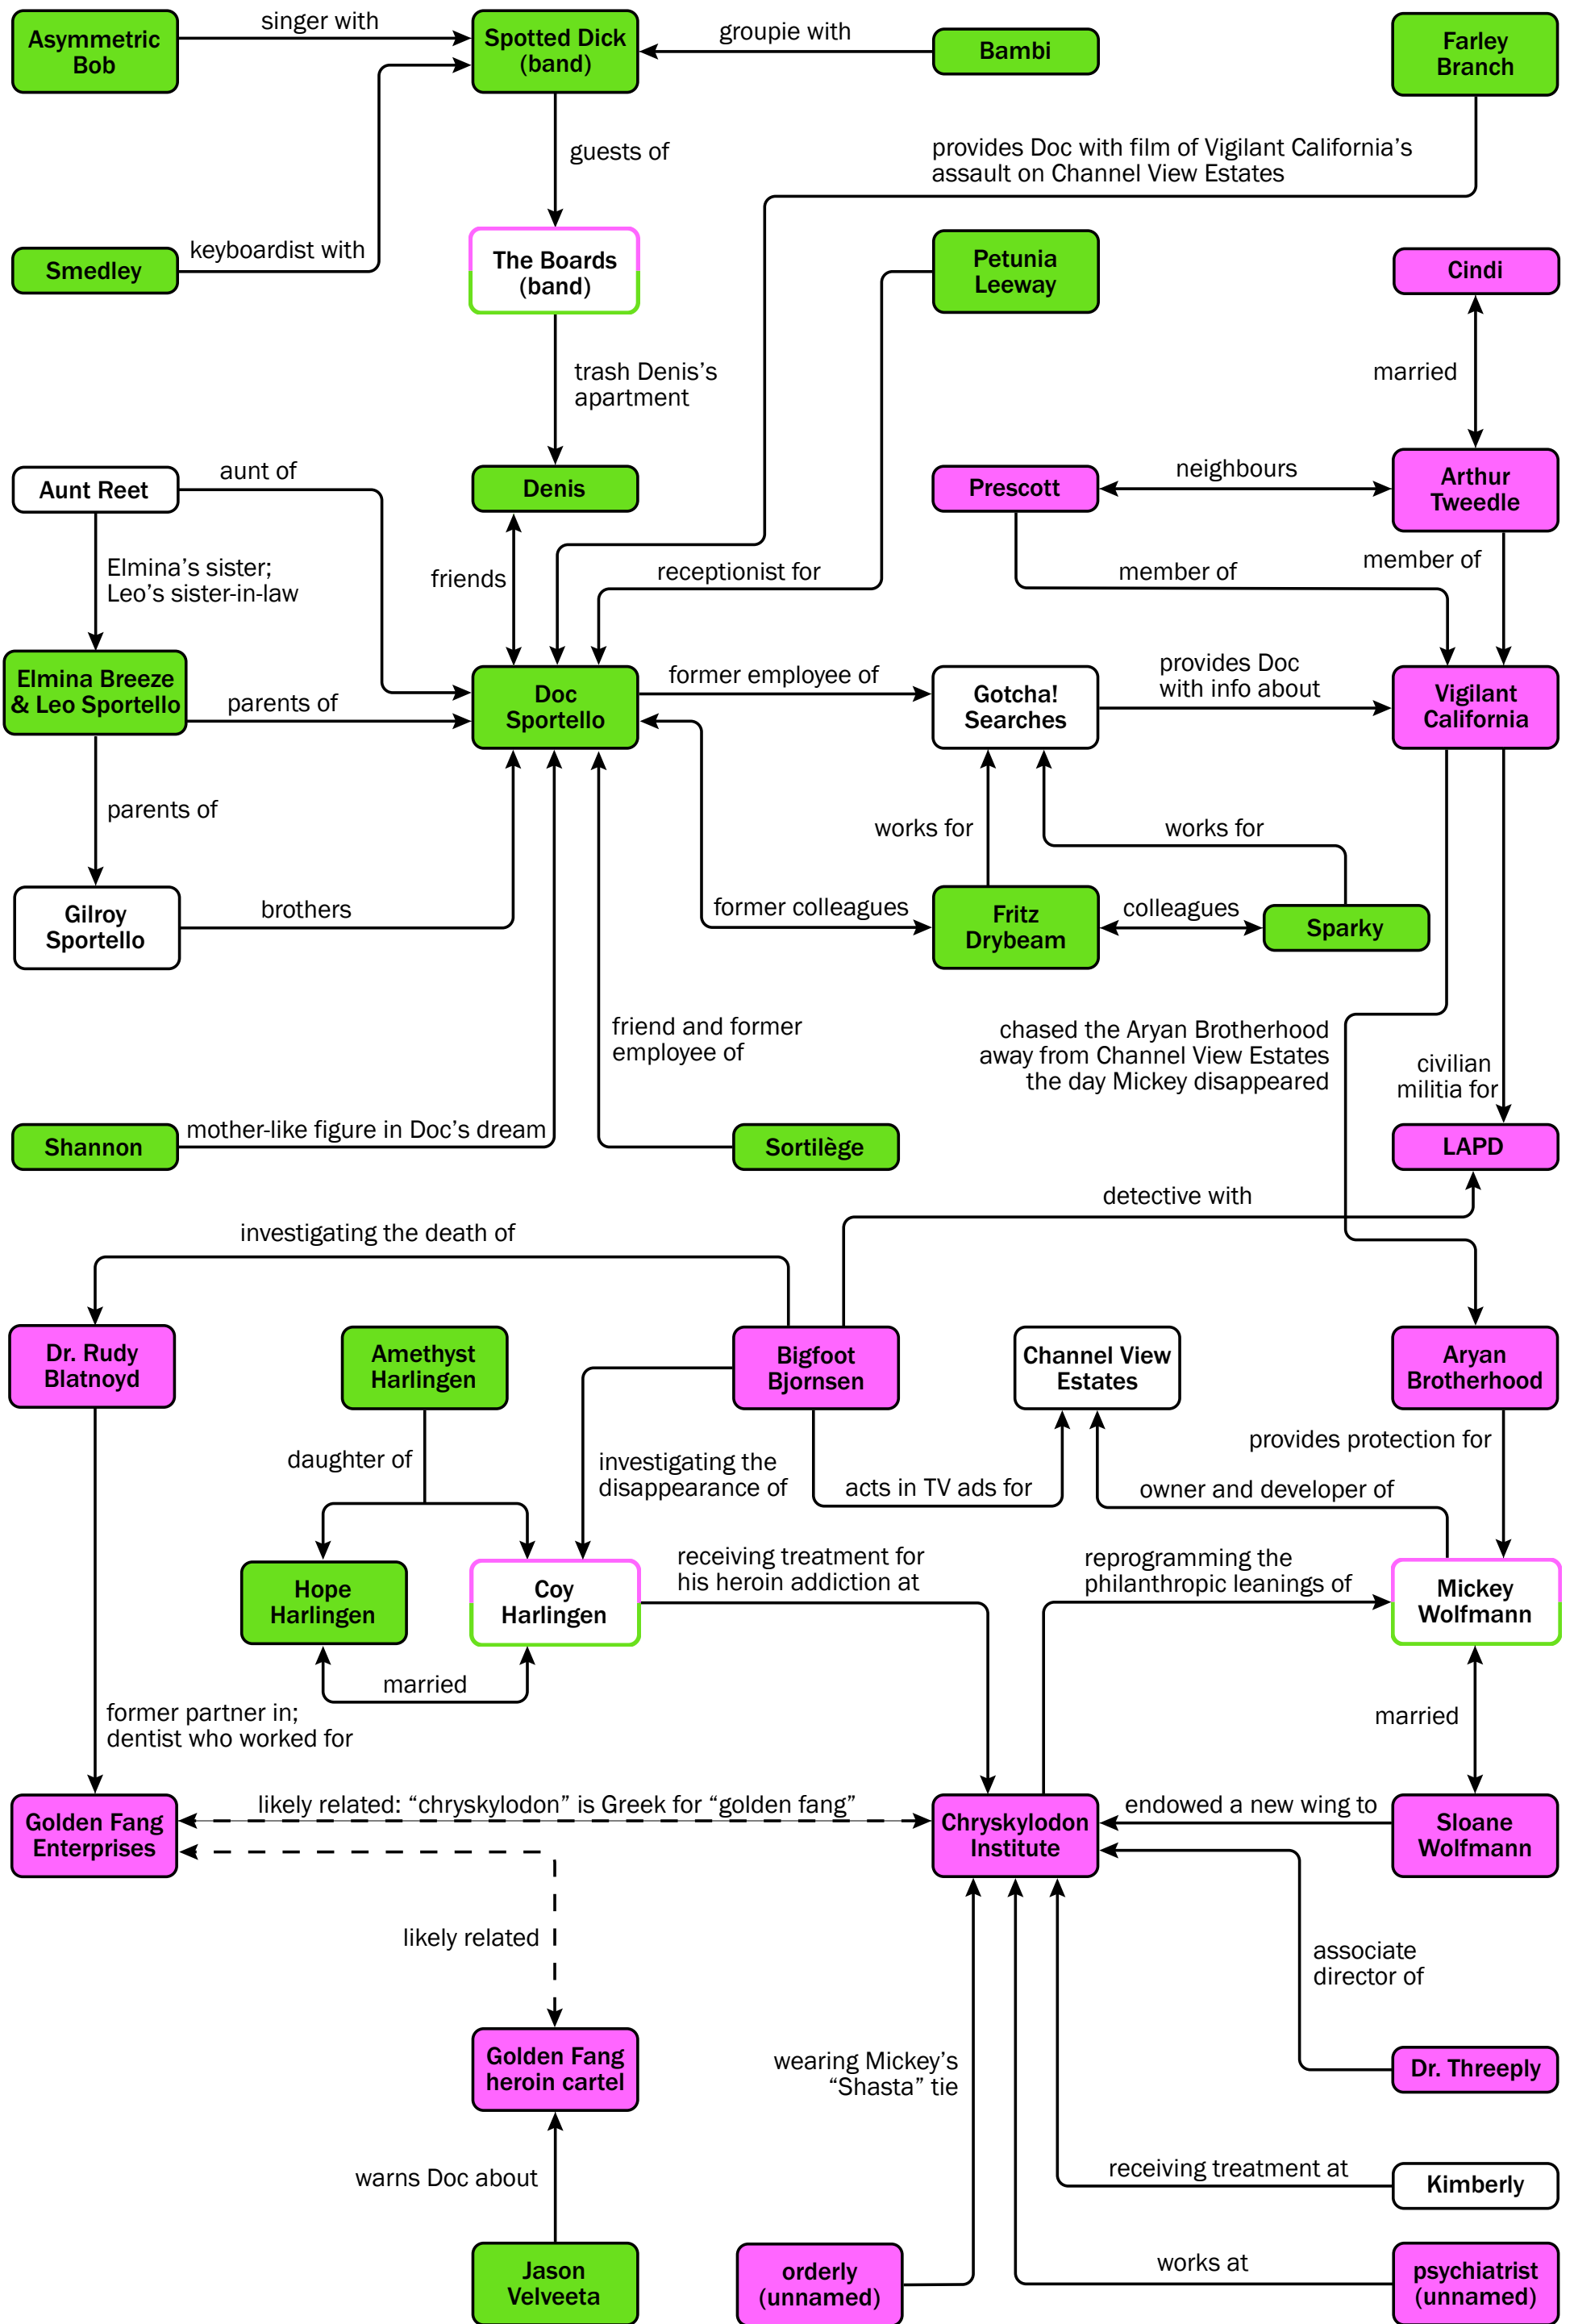

# Character Relationships in *Inherent Vice*, Chapter 12

## Affiliation key

- counterculture
- anti-counterculture
- counterculture and anti-counterculture
- unspecified

## Copyright

Inherent Vice Diagrammed by Paul Razzell is licensed under a Creative Commons Attribution-NonCommercial-ShareAlike 4.0 International License. Based on a work at inherent-vice.com.

**INHERENT-VICE.COM**