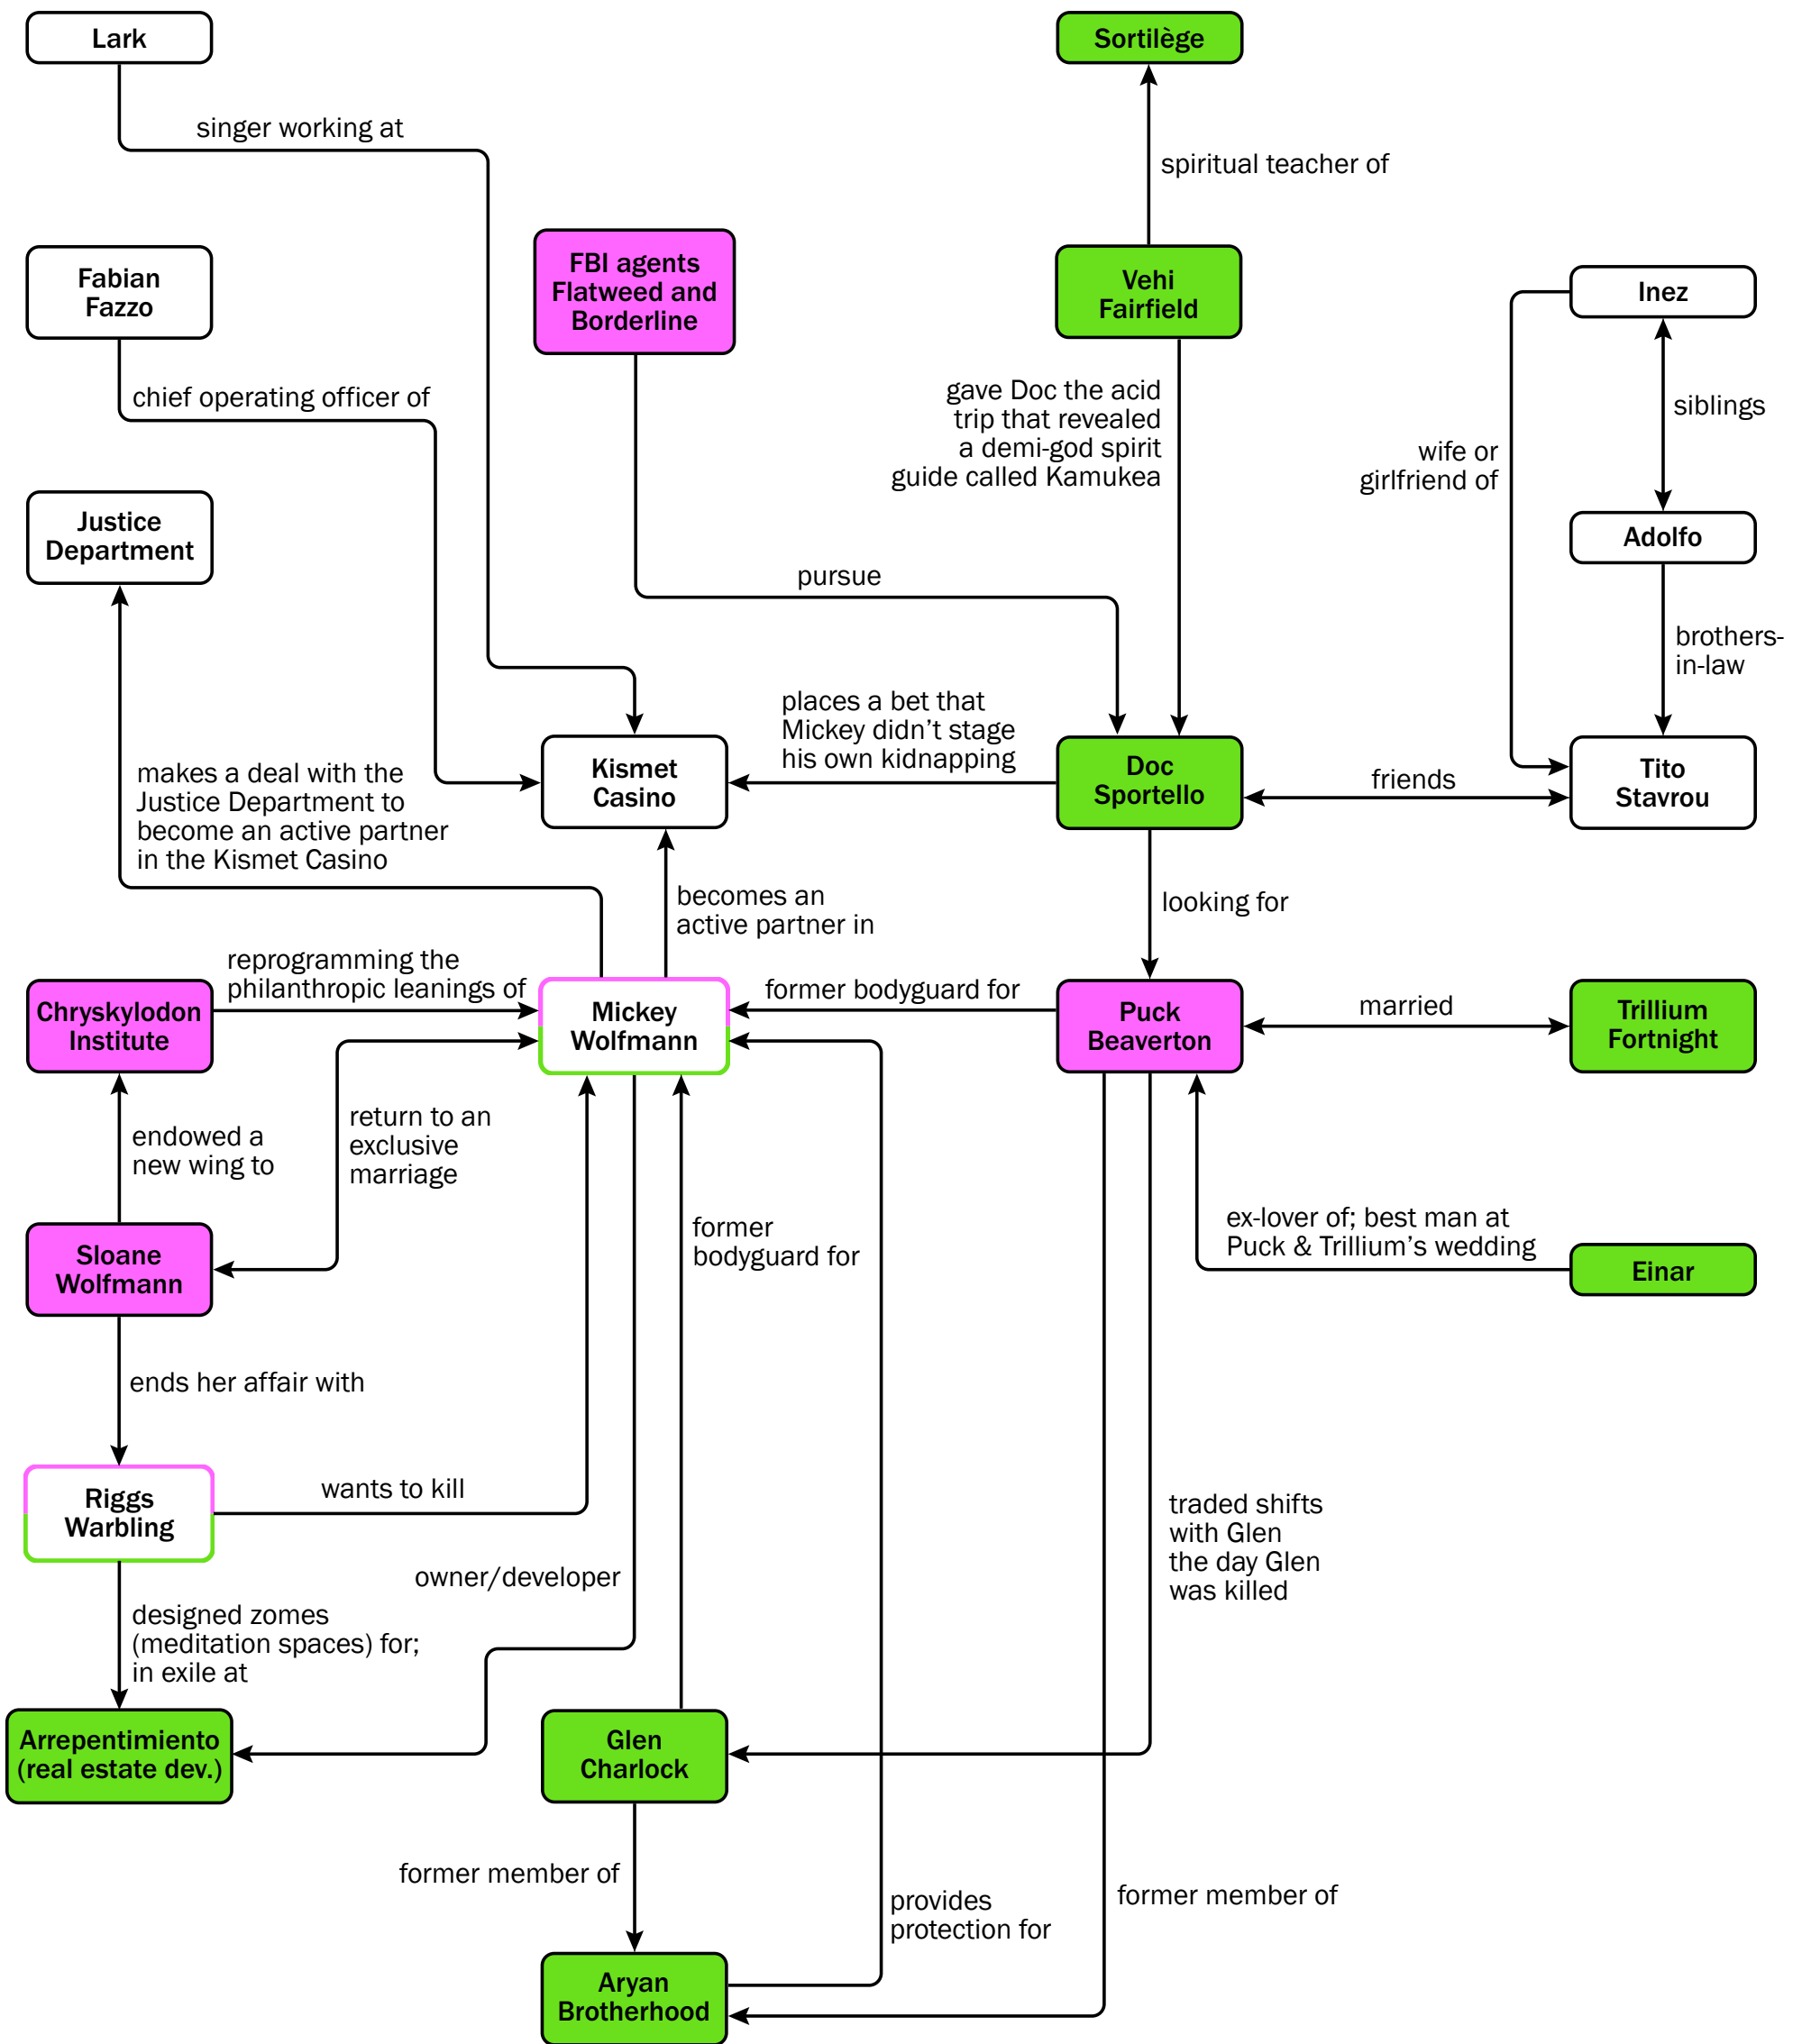

Character Relationships in *Inherent Vice*, Chapter 14

Affiliation key

- counterculture
- anti-counterculture
- counterculture *and* anti-counterculture
- unspecified

Copyright

Inherent Vice Diagrammed by Paul Razzell is licensed under a Creative Commons Attribution-NonCommercial-ShareAlike 4.0 International License. Based on a work at inherent-vice.com.

INHERENT-VICE.COM