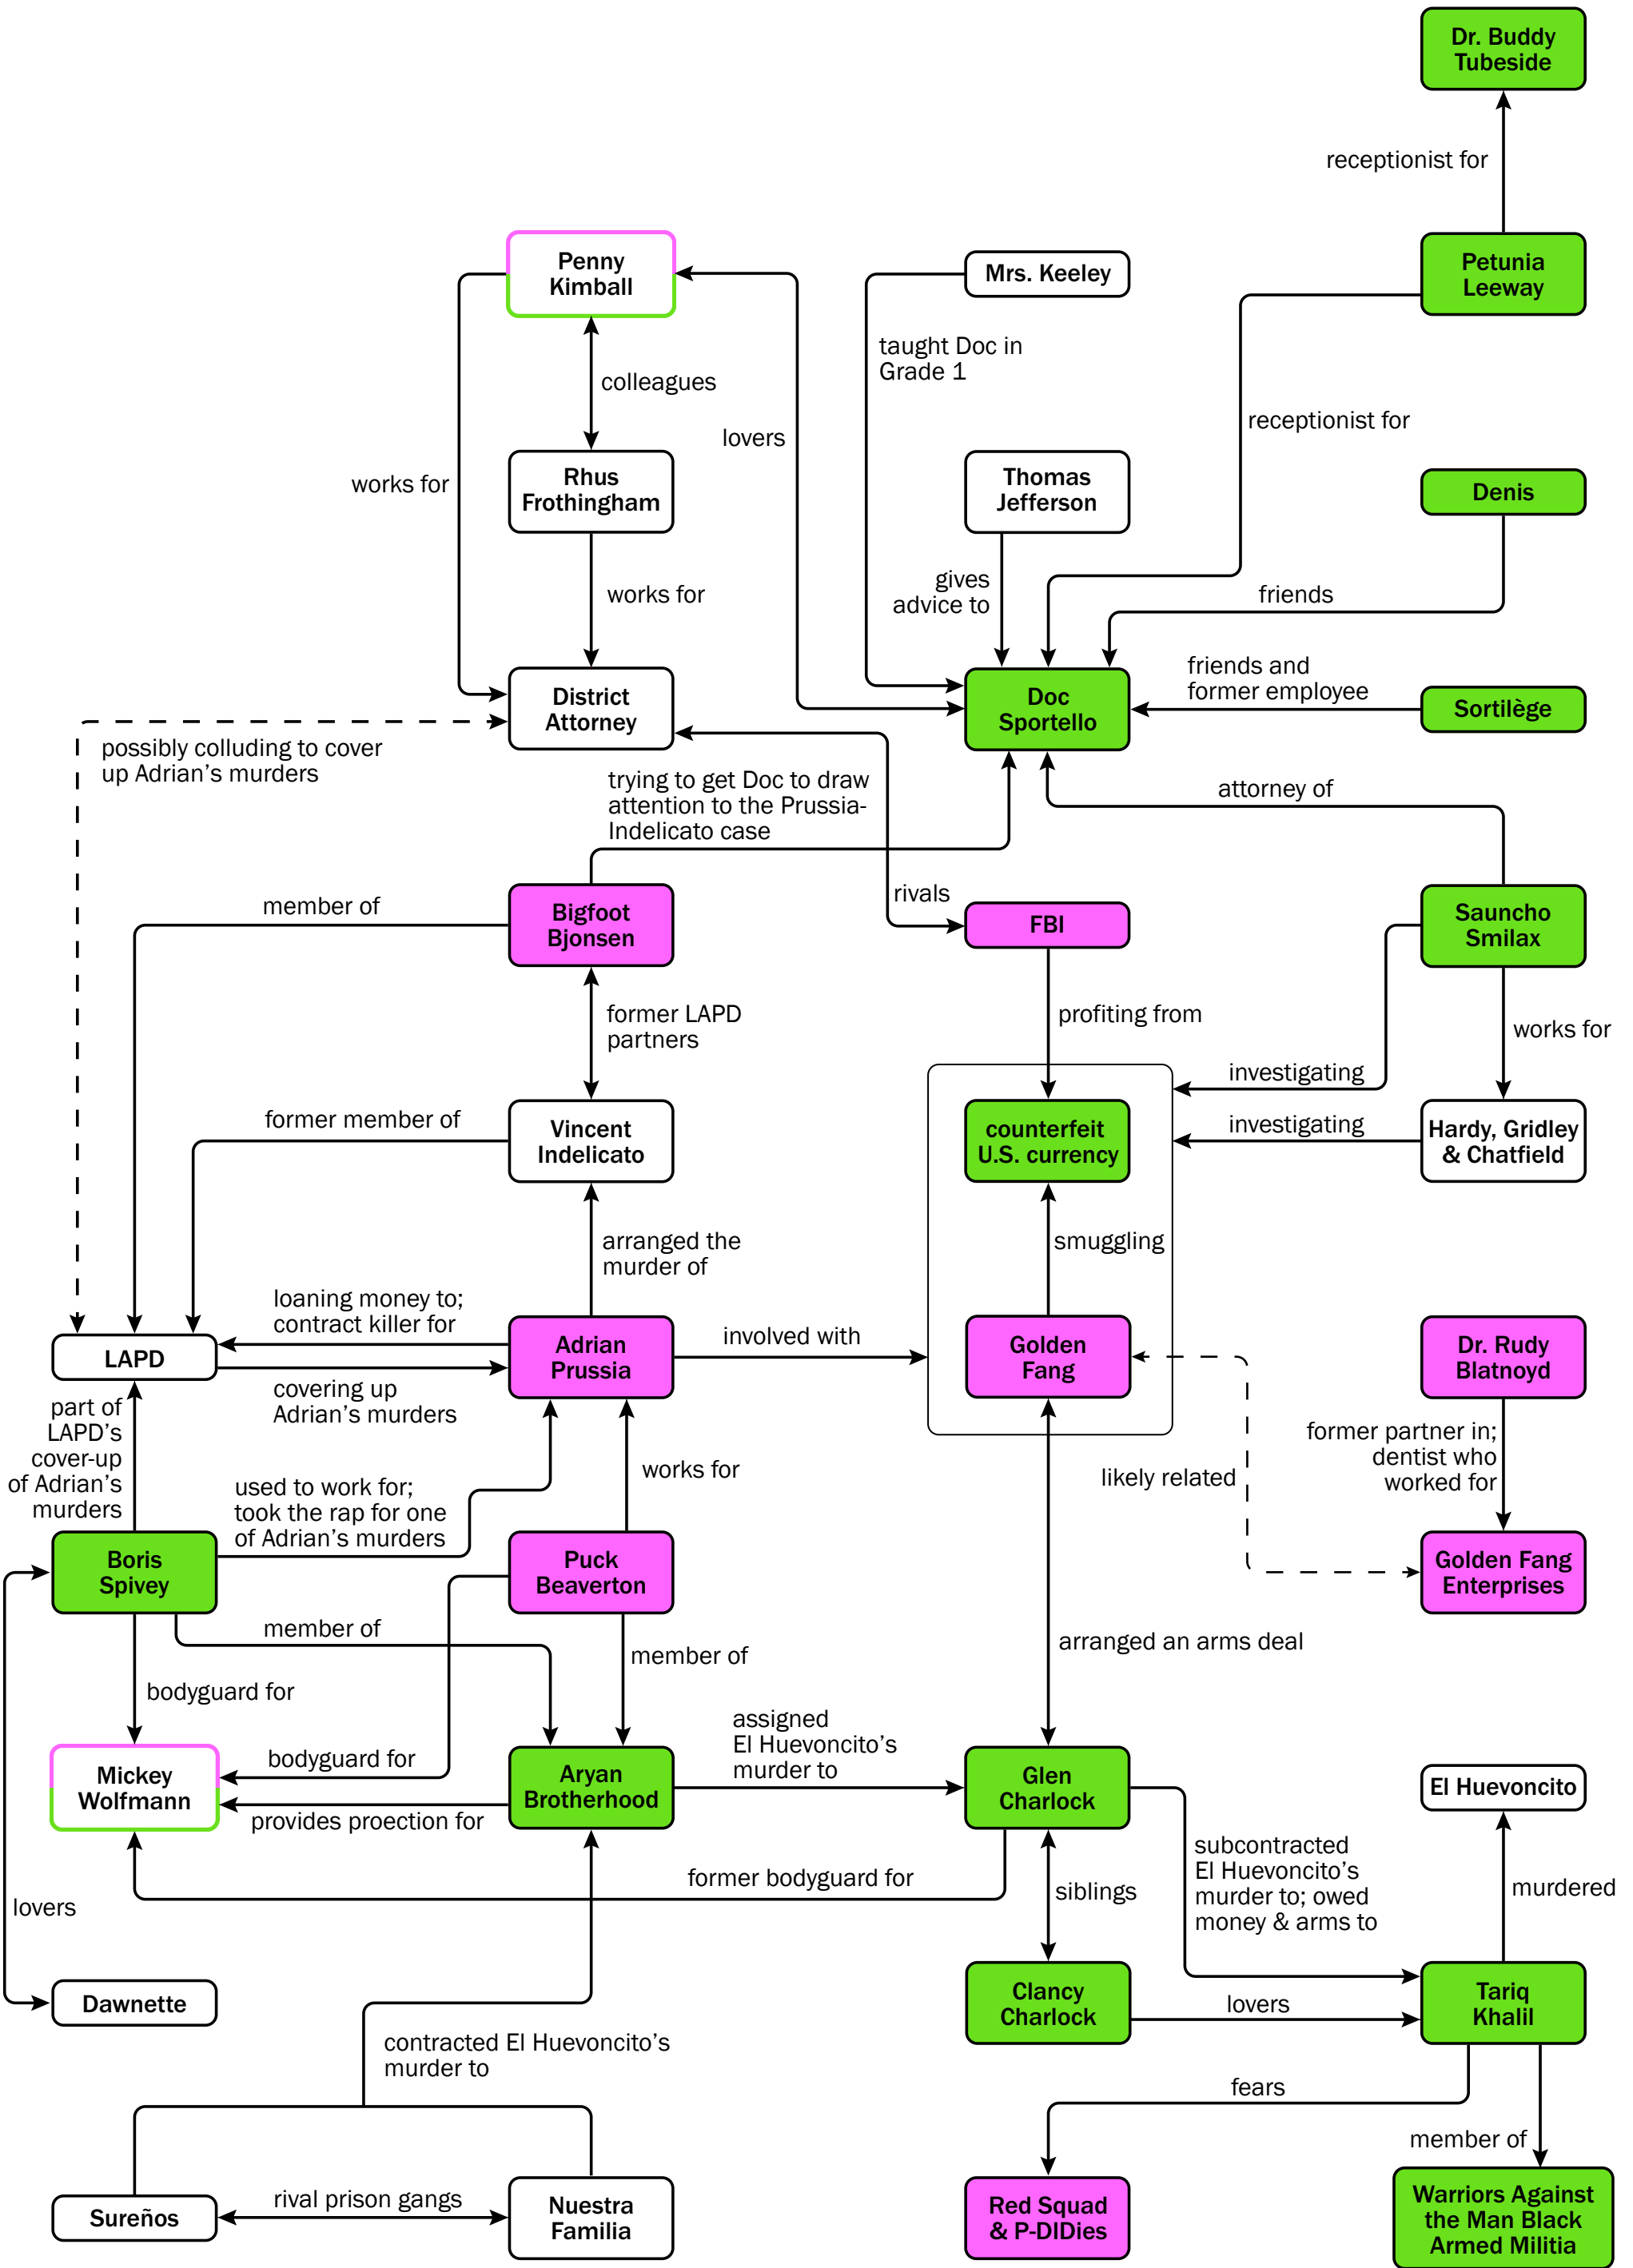

Character Relationships in *Inherent Vice*, Chapter 16

Affiliation key

- counterculture
- anti-counterculture
- counterculture *and* anti-counterculture
- unspecified

Copyright

Inherent Vice Diagrammed by Paul Razzell is licensed under a Creative Commons Attribution-NonCommercial-ShareAlike 4.0 International License. Based on a work at inherent-vice.com.

INHERENT-VICE.COM