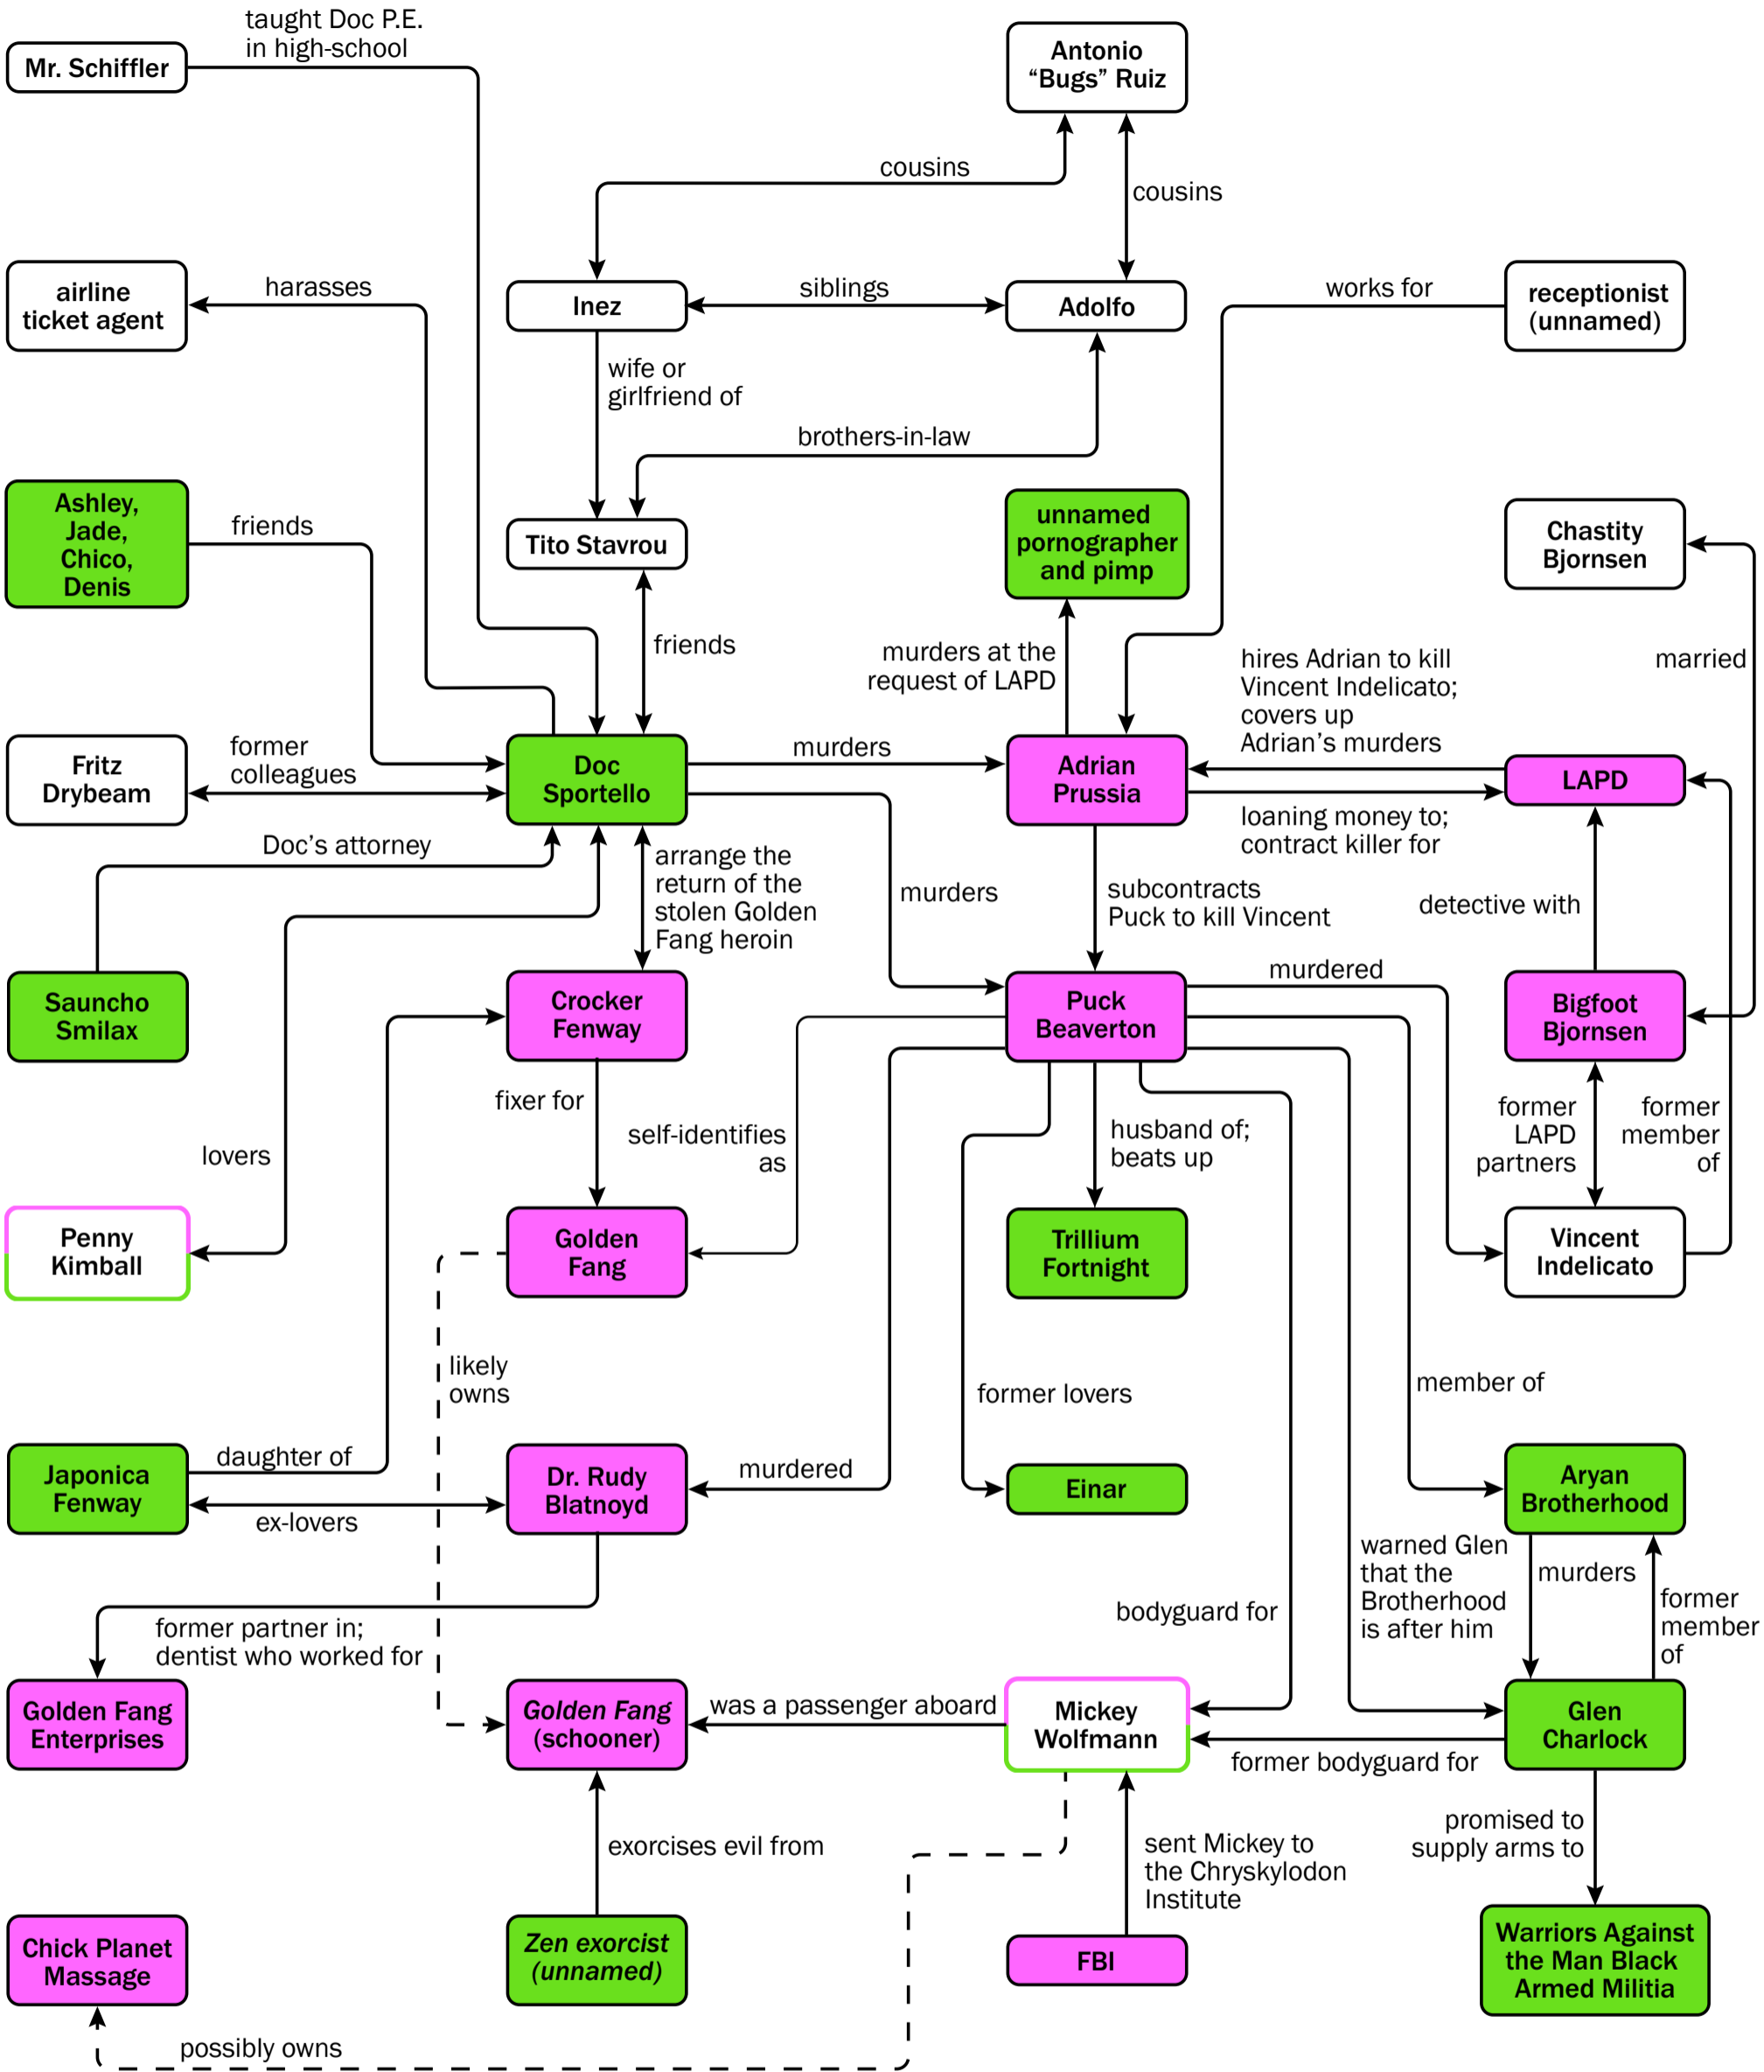

Character Relationships in *Inherent Vice*, Chapter 18

Affiliation key

- counter-culture
- anti-counter-culture
- counter-culture *and* anti-counter-culture
- unspecified

Copyright

Inherent Vice Diagrammed by Paul Razzell is licensed under a Creative Commons Attribution-NonCommercial-ShareAlike 4.0 International License. Based on a work at inherent-vice.com.

INHERENT-VICE.COM