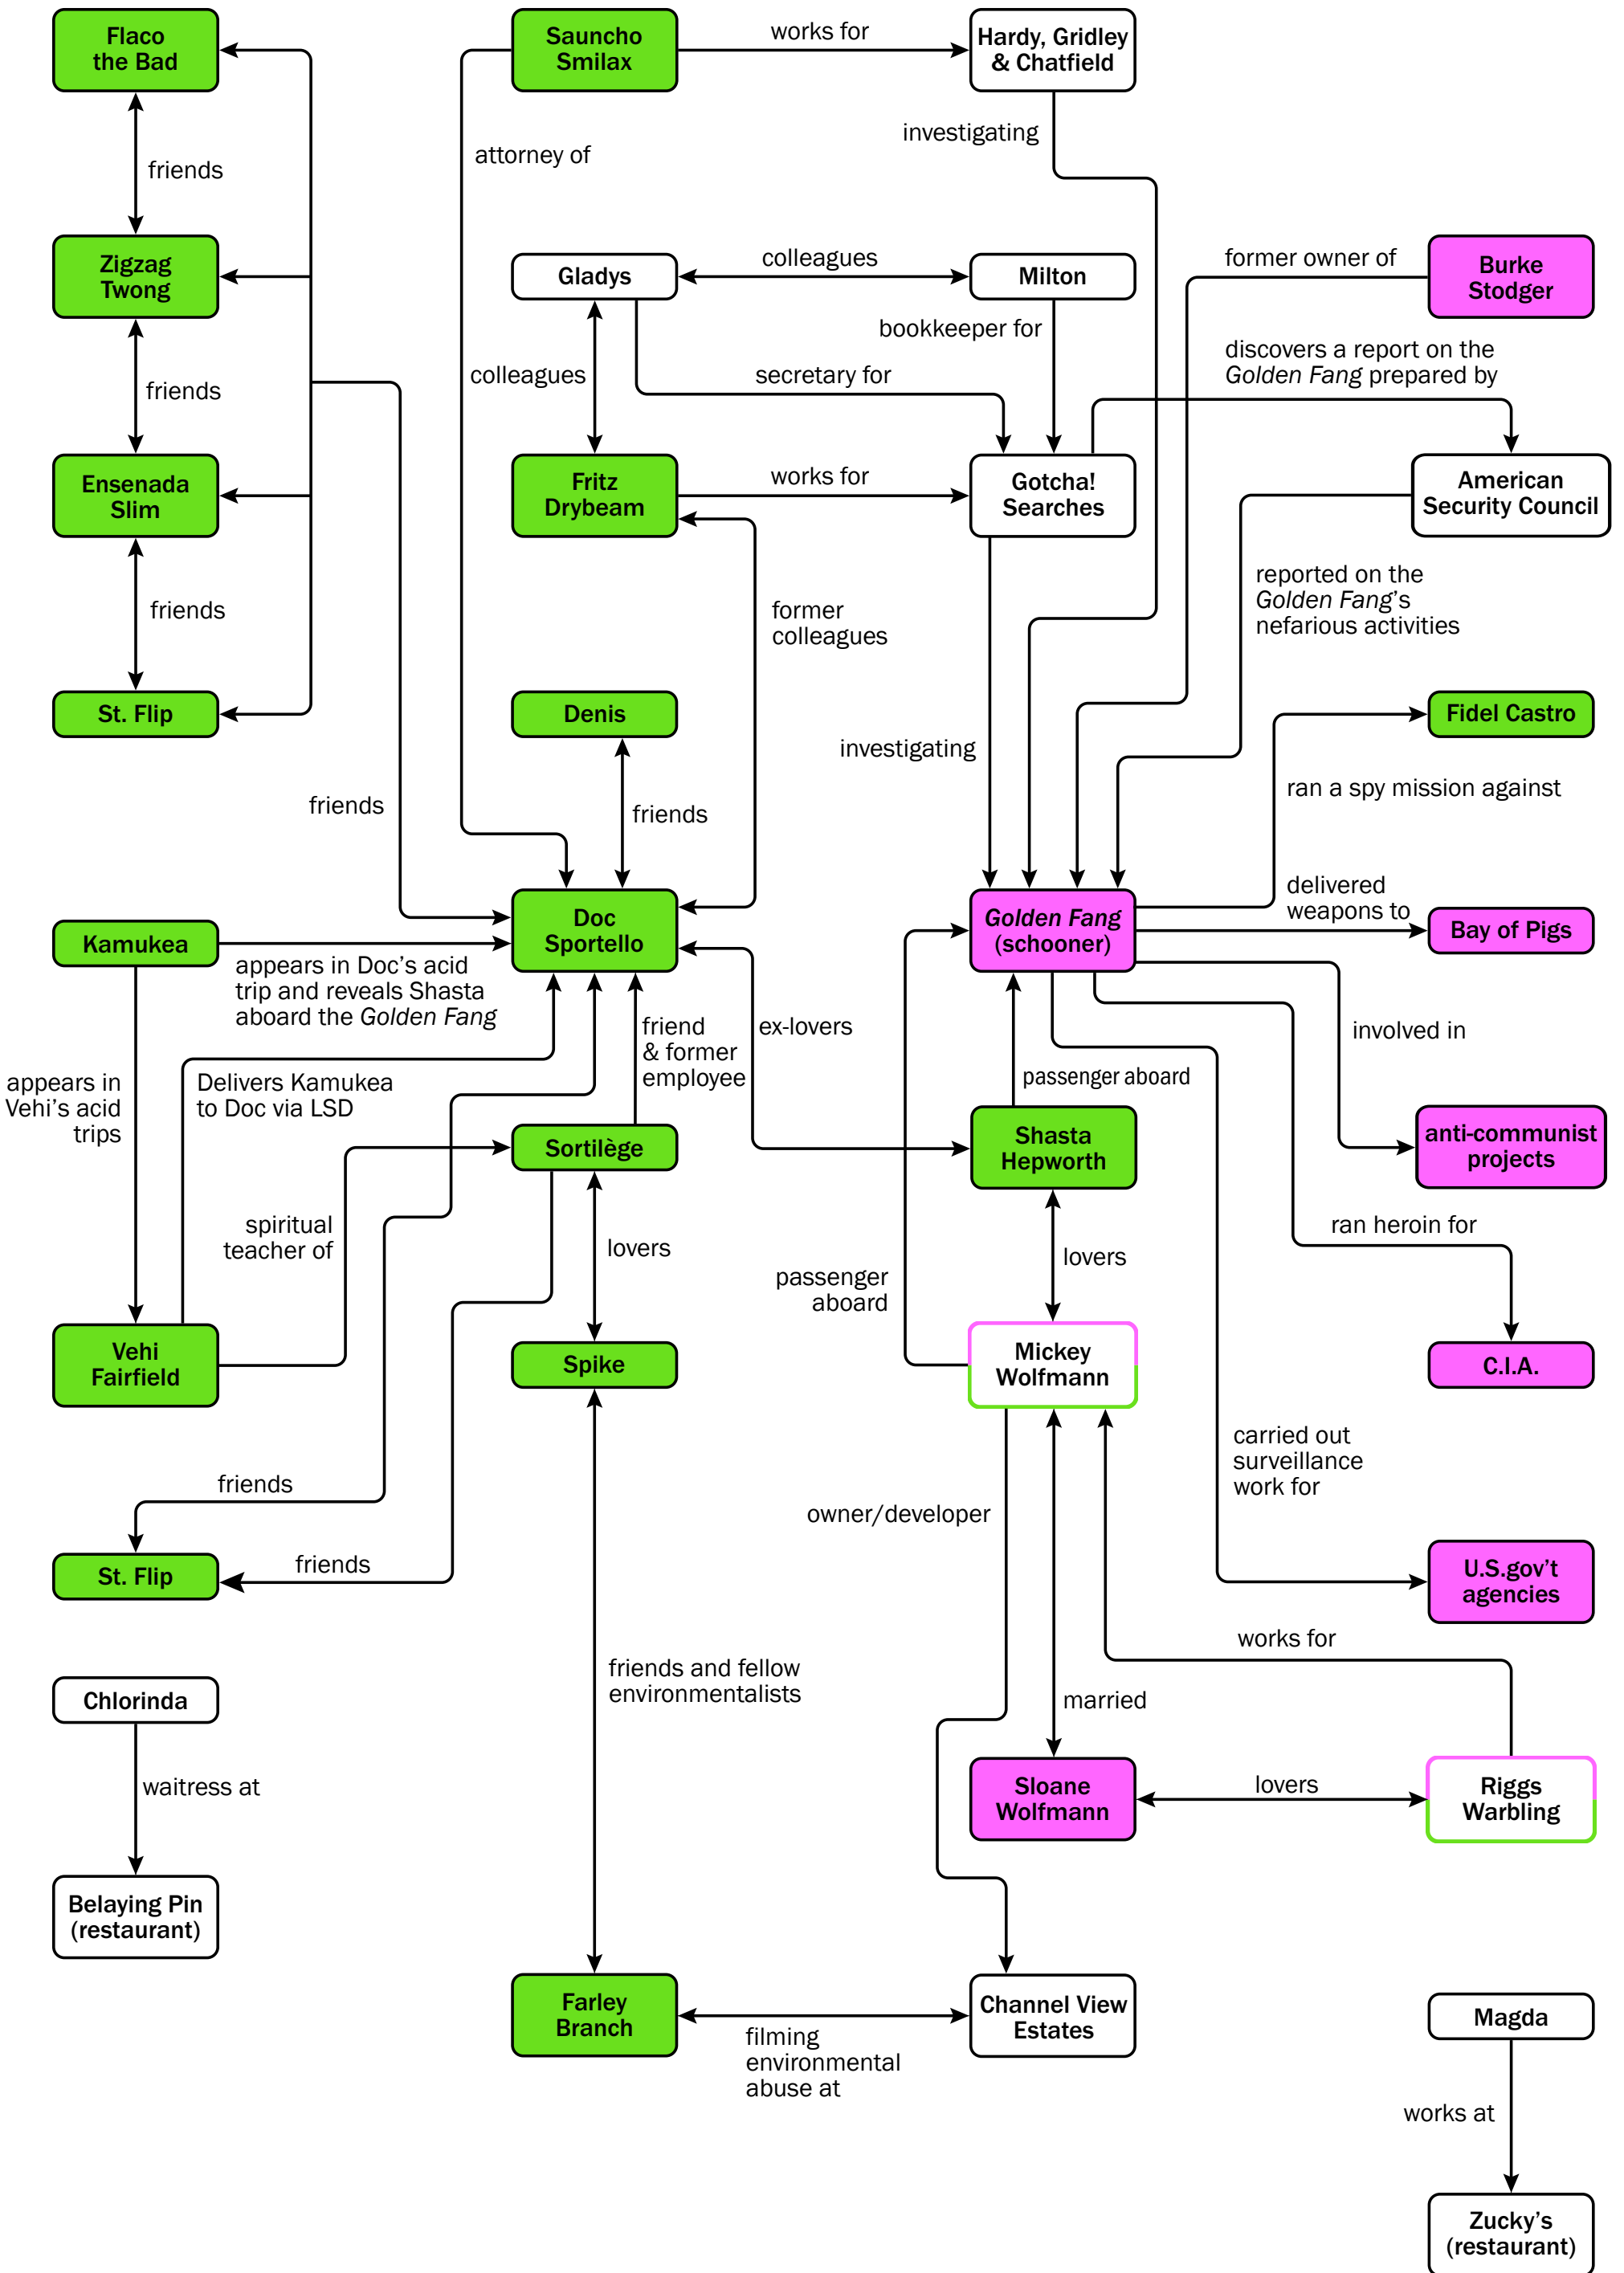

Character Relationships in *Inherent Vice*, Chapter 7

Affiliation key

- counterculture
- anti-counterculture
- counterculture and anti-counterculture
- unspecified

Copyright

Inherent Vice Diagrammed by Paul Razzell is licensed under a Creative Commons Attribution-NonCommercial-ShareAlike 4.0 International License. Based on a work at inherent-vice.com.

INHERENT-VICE.COM