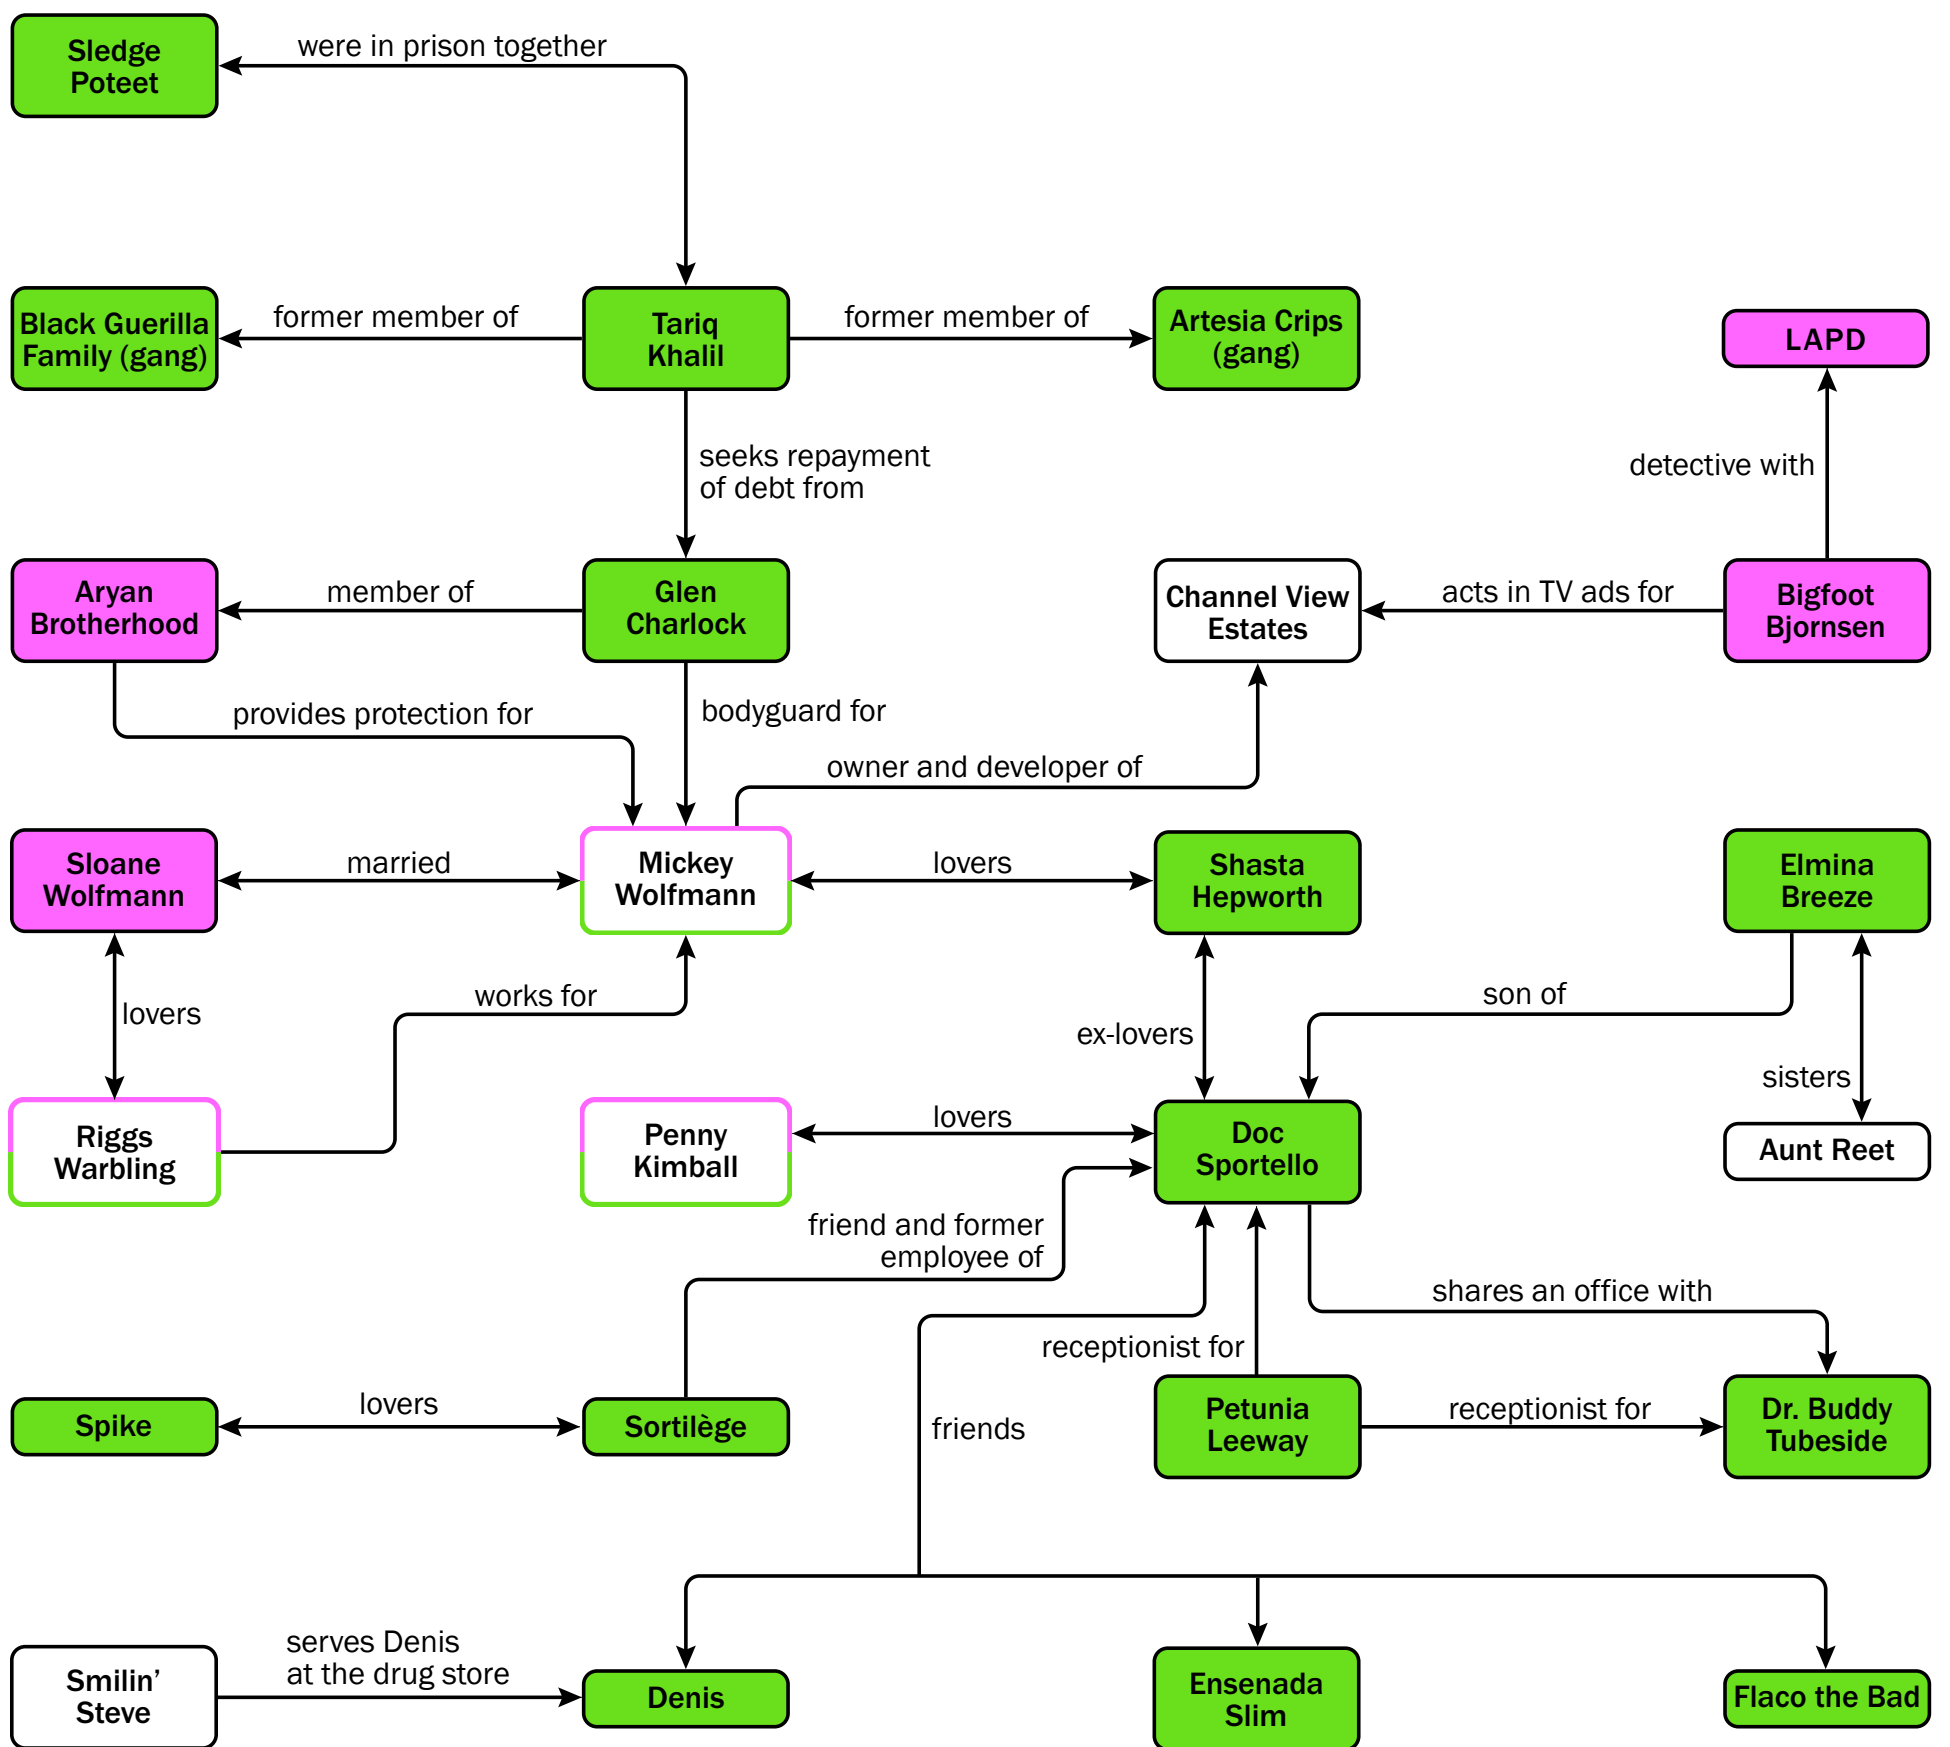

# Character Relationships in *Inherent Vice*, Chapter 1

## Affiliation key

- counterculture
- anti-counterculture
- counterculture *and* anti-counterculture
- unspecified

## Copyright

Inherent Vice Diagrammed by Paul Razzell is licensed under a Creative Commons Attribution-NonCommercial-ShareAlike 4.0 International License. Based on a work at inherent-vice.com.

**INHERENT-VICE.COM**