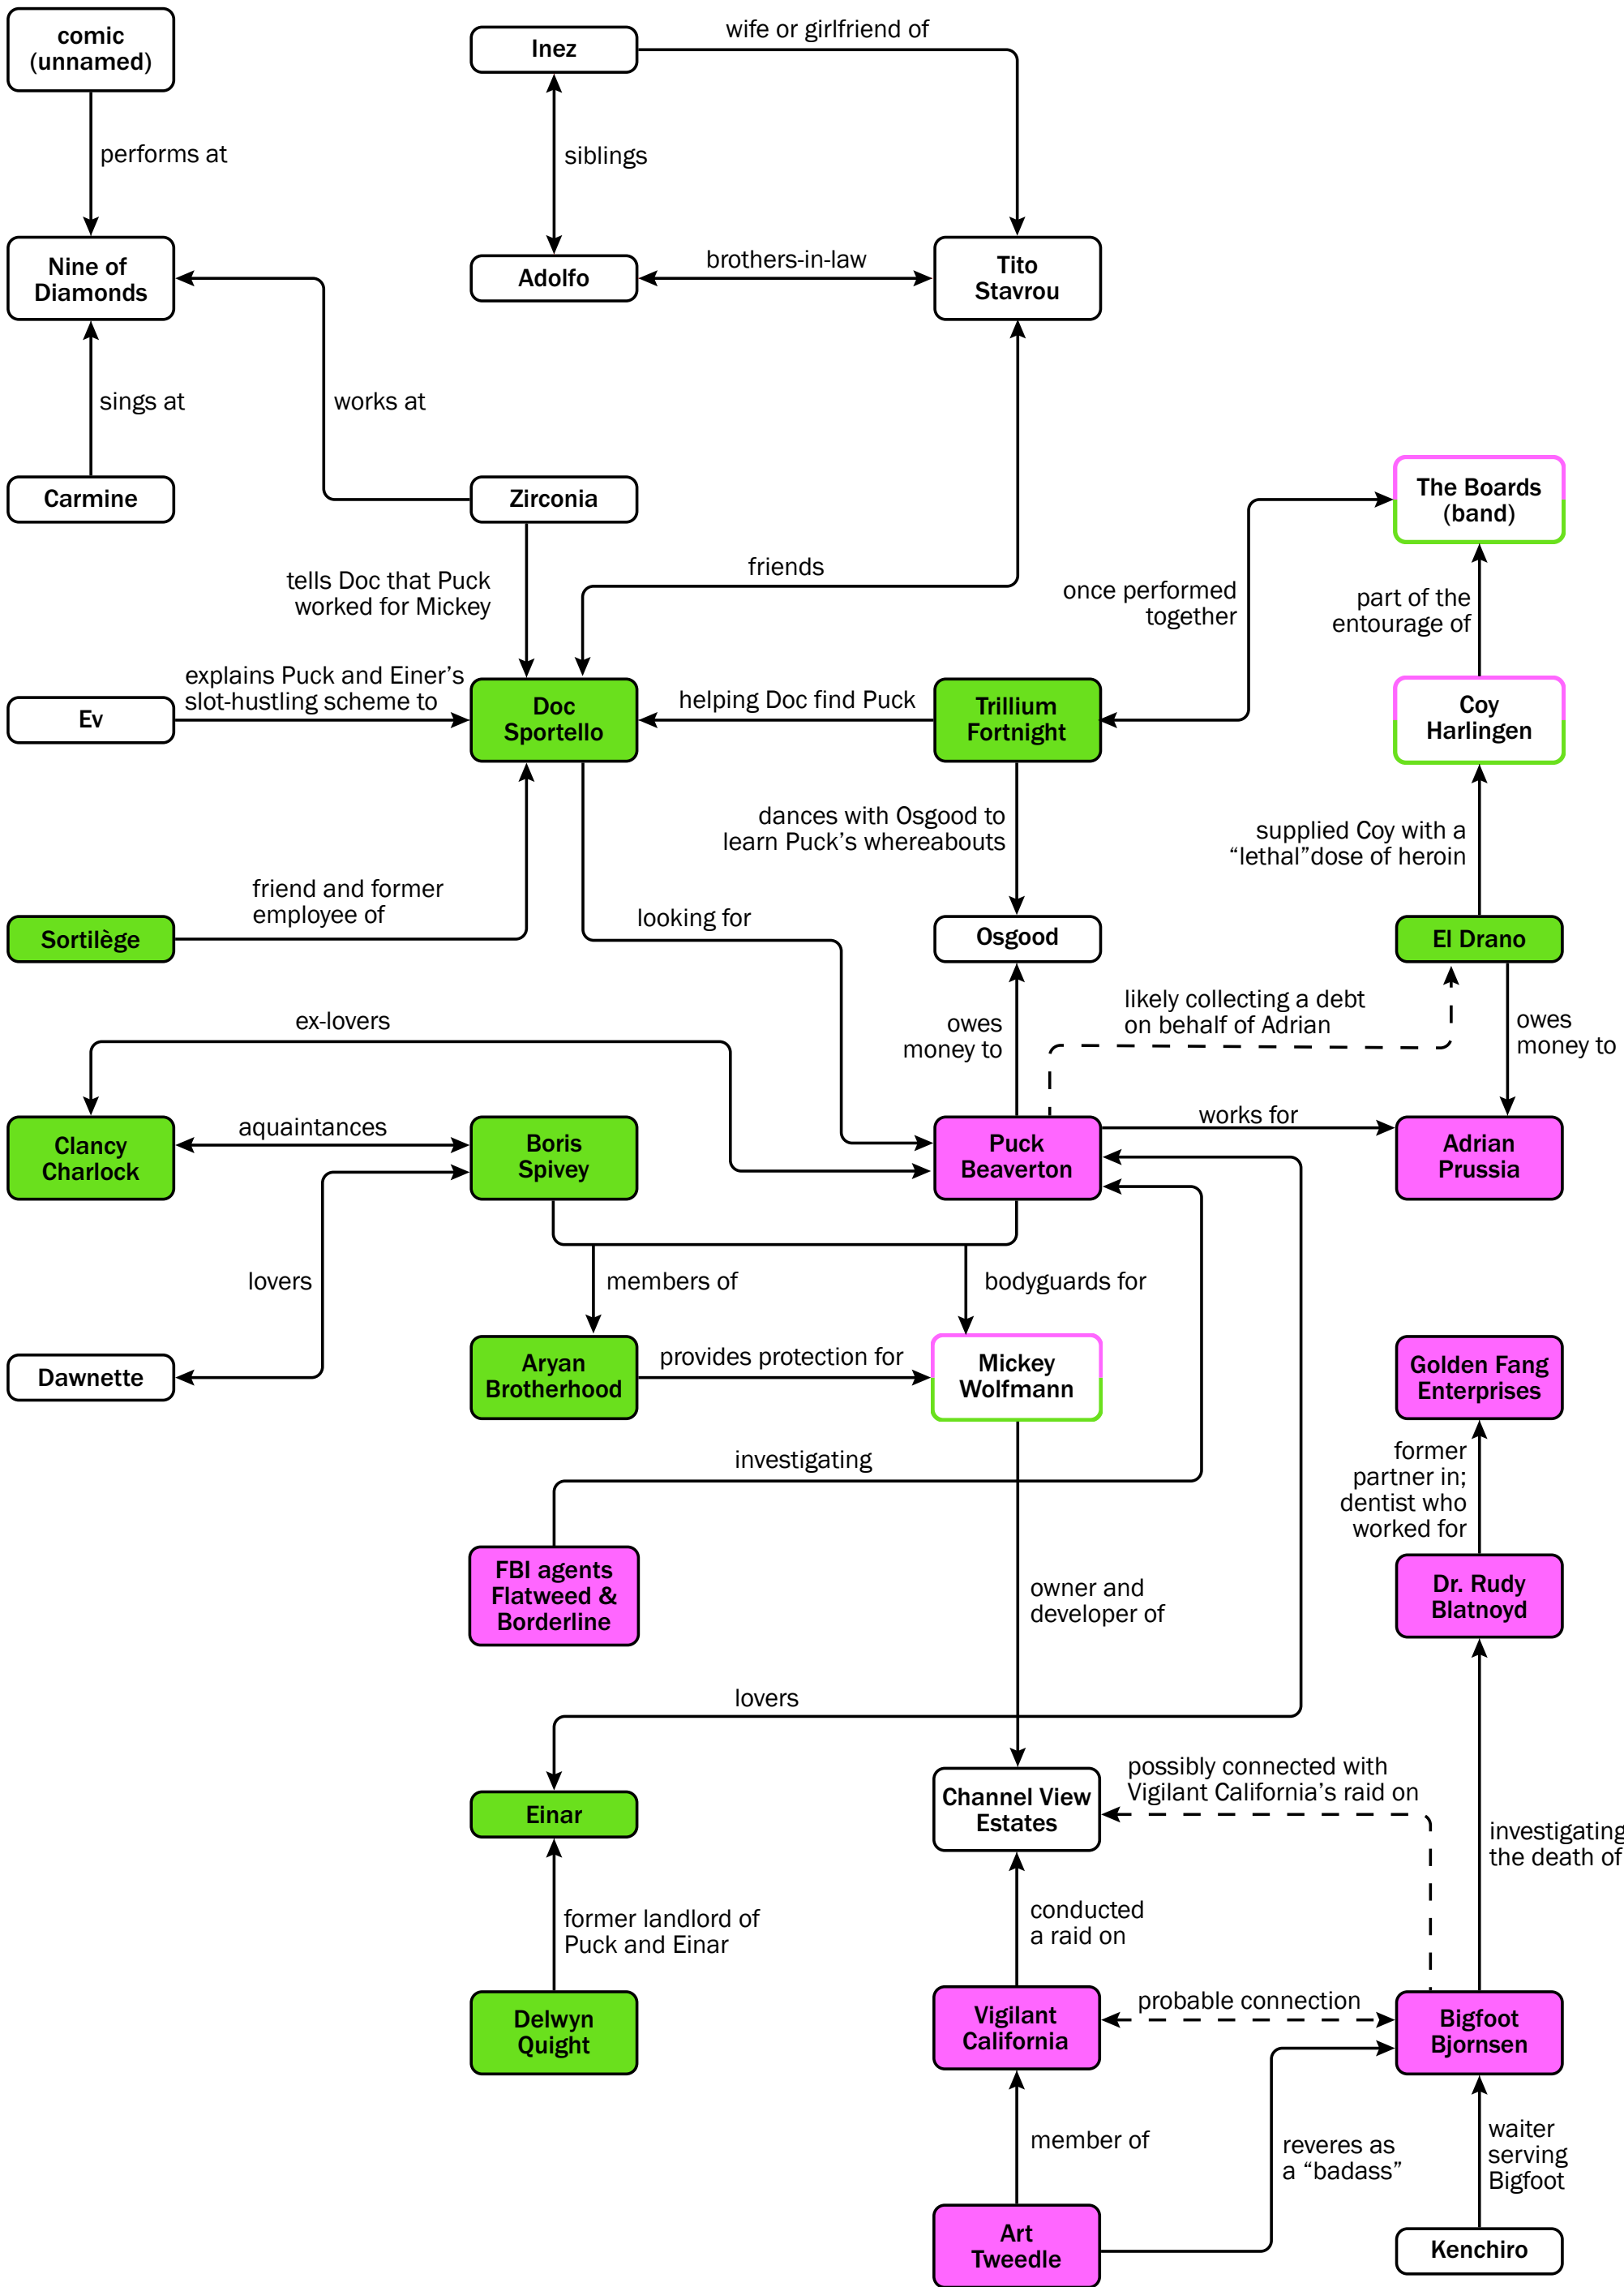

# Character Relationships in *Inherent Vice*, Chapter 13

## Affiliation key

- counter-culture
- anti-counter-culture
- counter-culture *and* anti-counter-culture
- unspecified

## Copyright

Inherent Vice Diagrammed by Paul Razzell is licensed under a Creative Commons Attribution-NonCommercial-ShareAlike 4.0 International License. Based on a work at inherent-vice.com.

**INHERENT-VICE.COM**