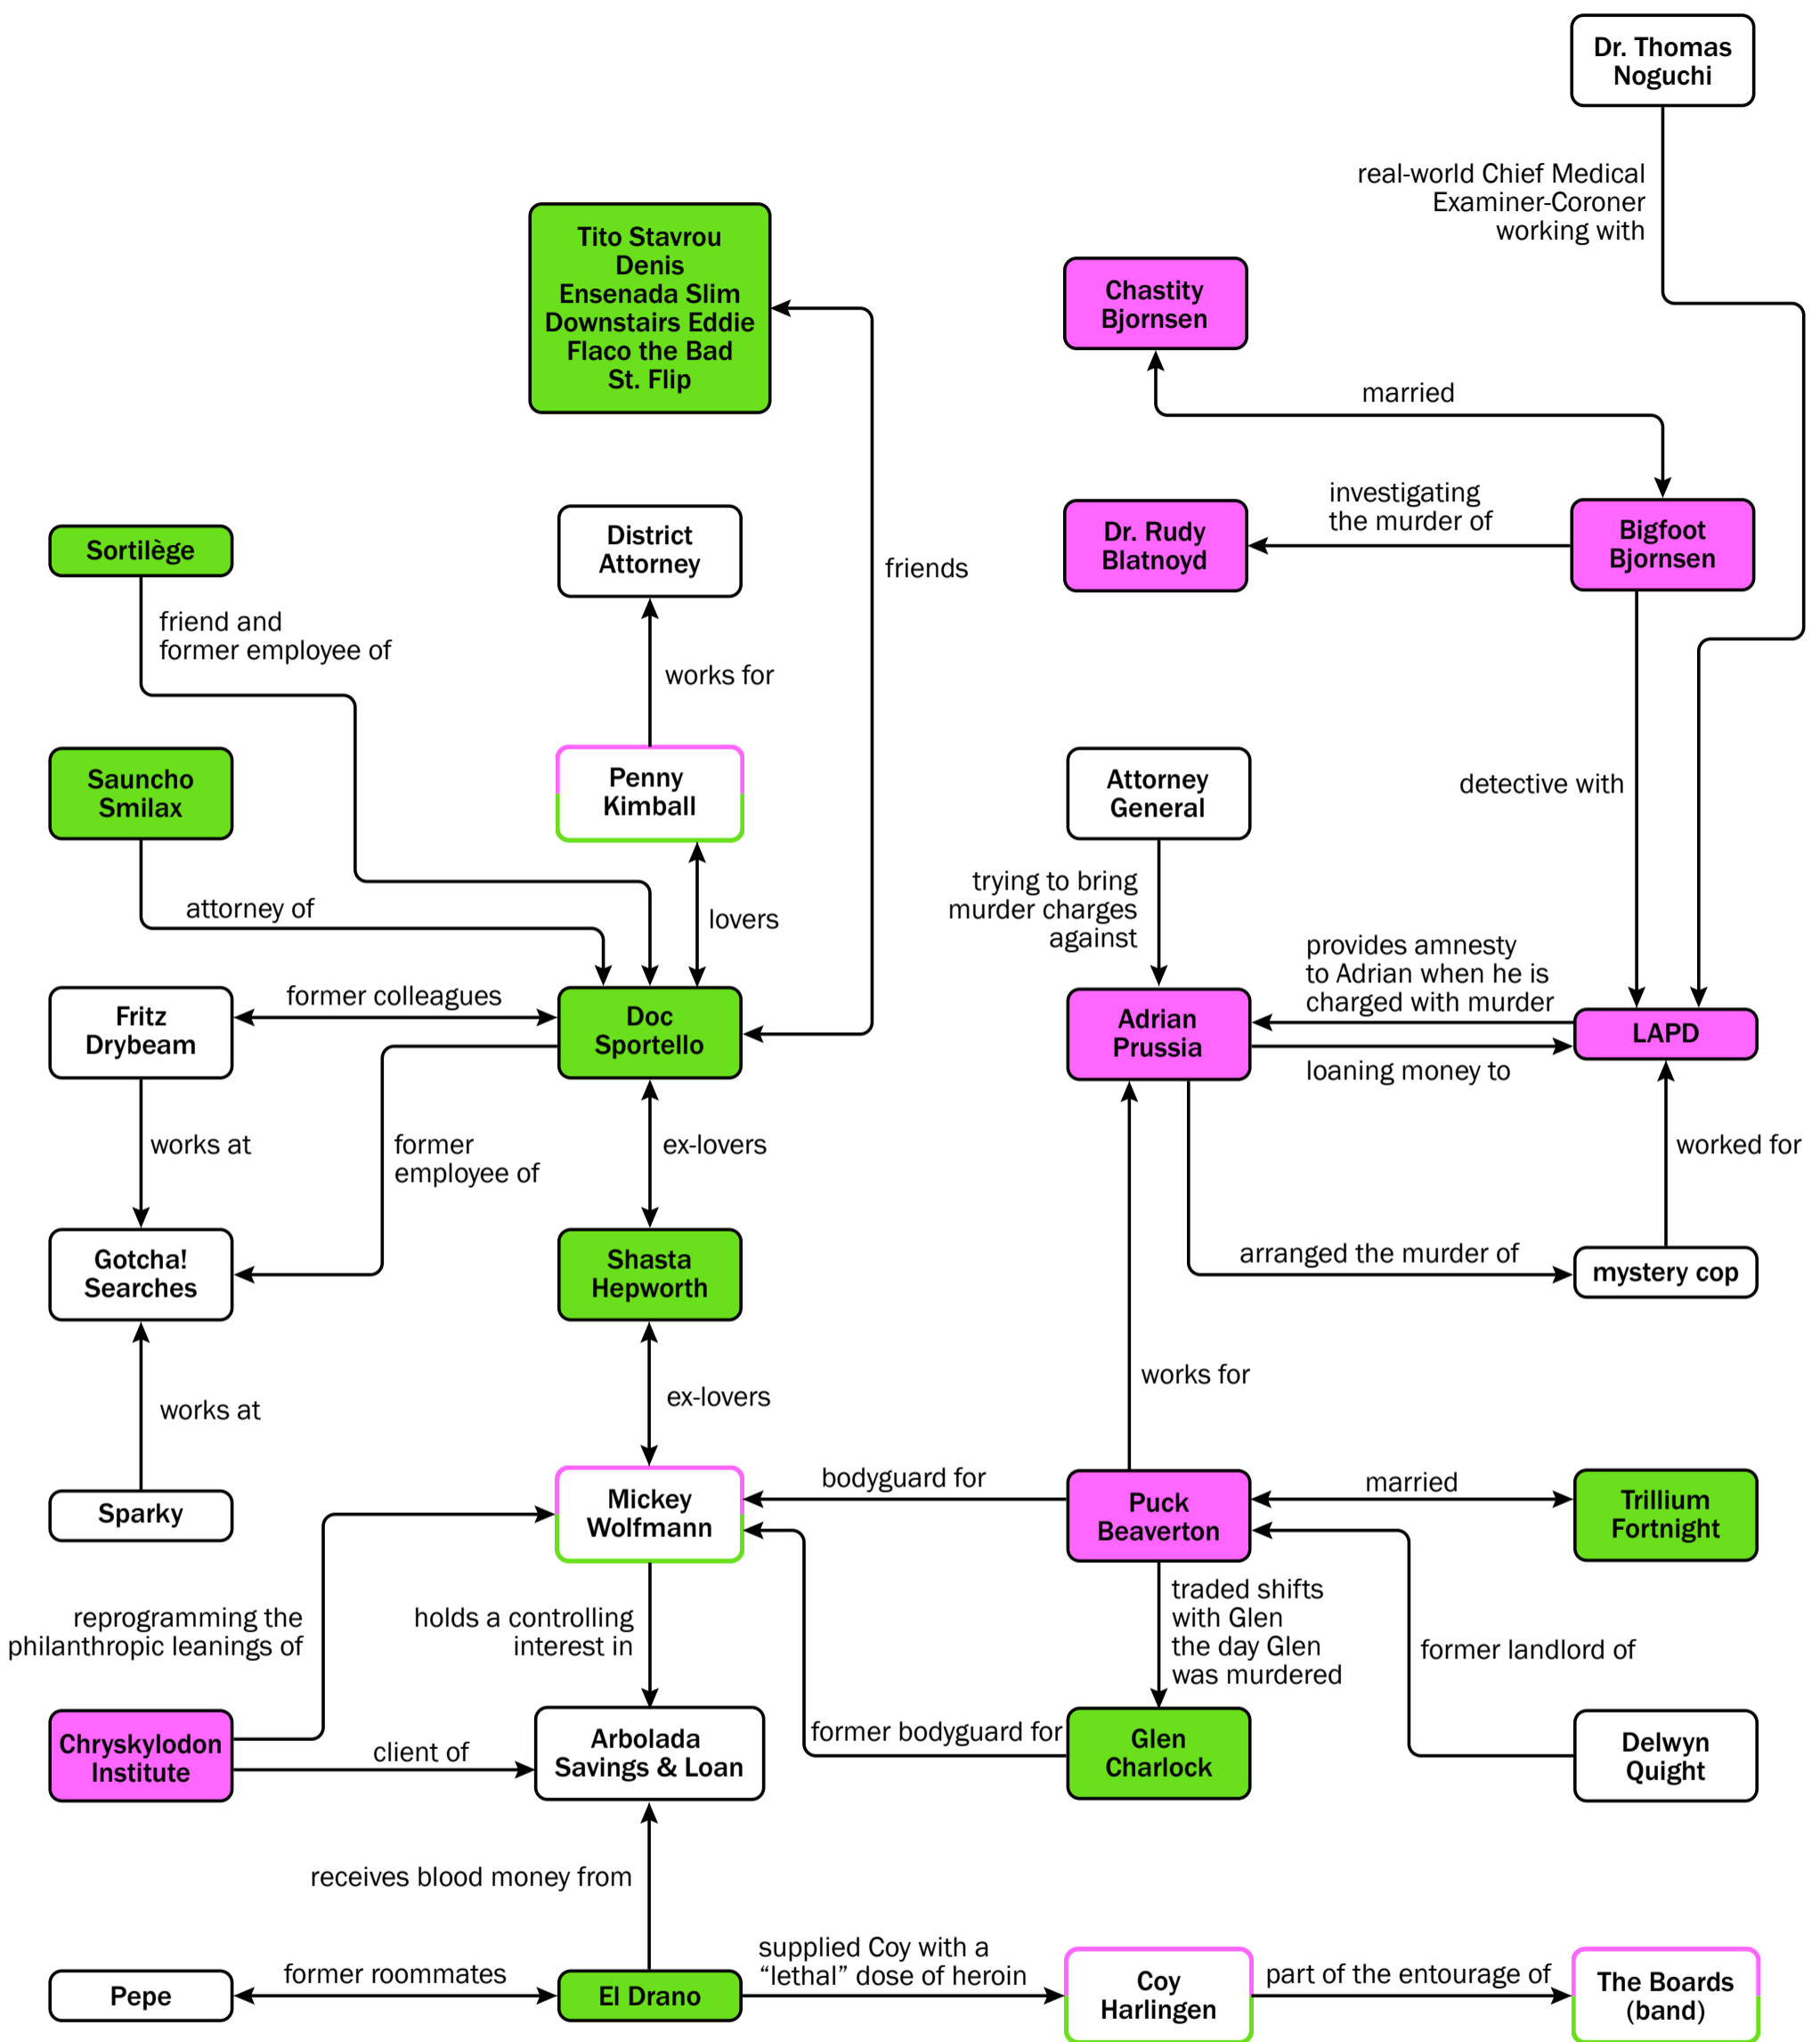

Character Relationships in *Inherent Vice*, Chapter 15

Affiliation key

- counterculture
- anti-counterculture
- counterculture *and* anti-counterculture
- unspecified

Copyright

Inherent Vice Diagrammed by Paul Razzell is licensed under a Creative Commons Attribution-NonCommercial-ShareAlike 4.0 International License. Based on a work at inherent-vice.com.

INHERENT-VICE.COM