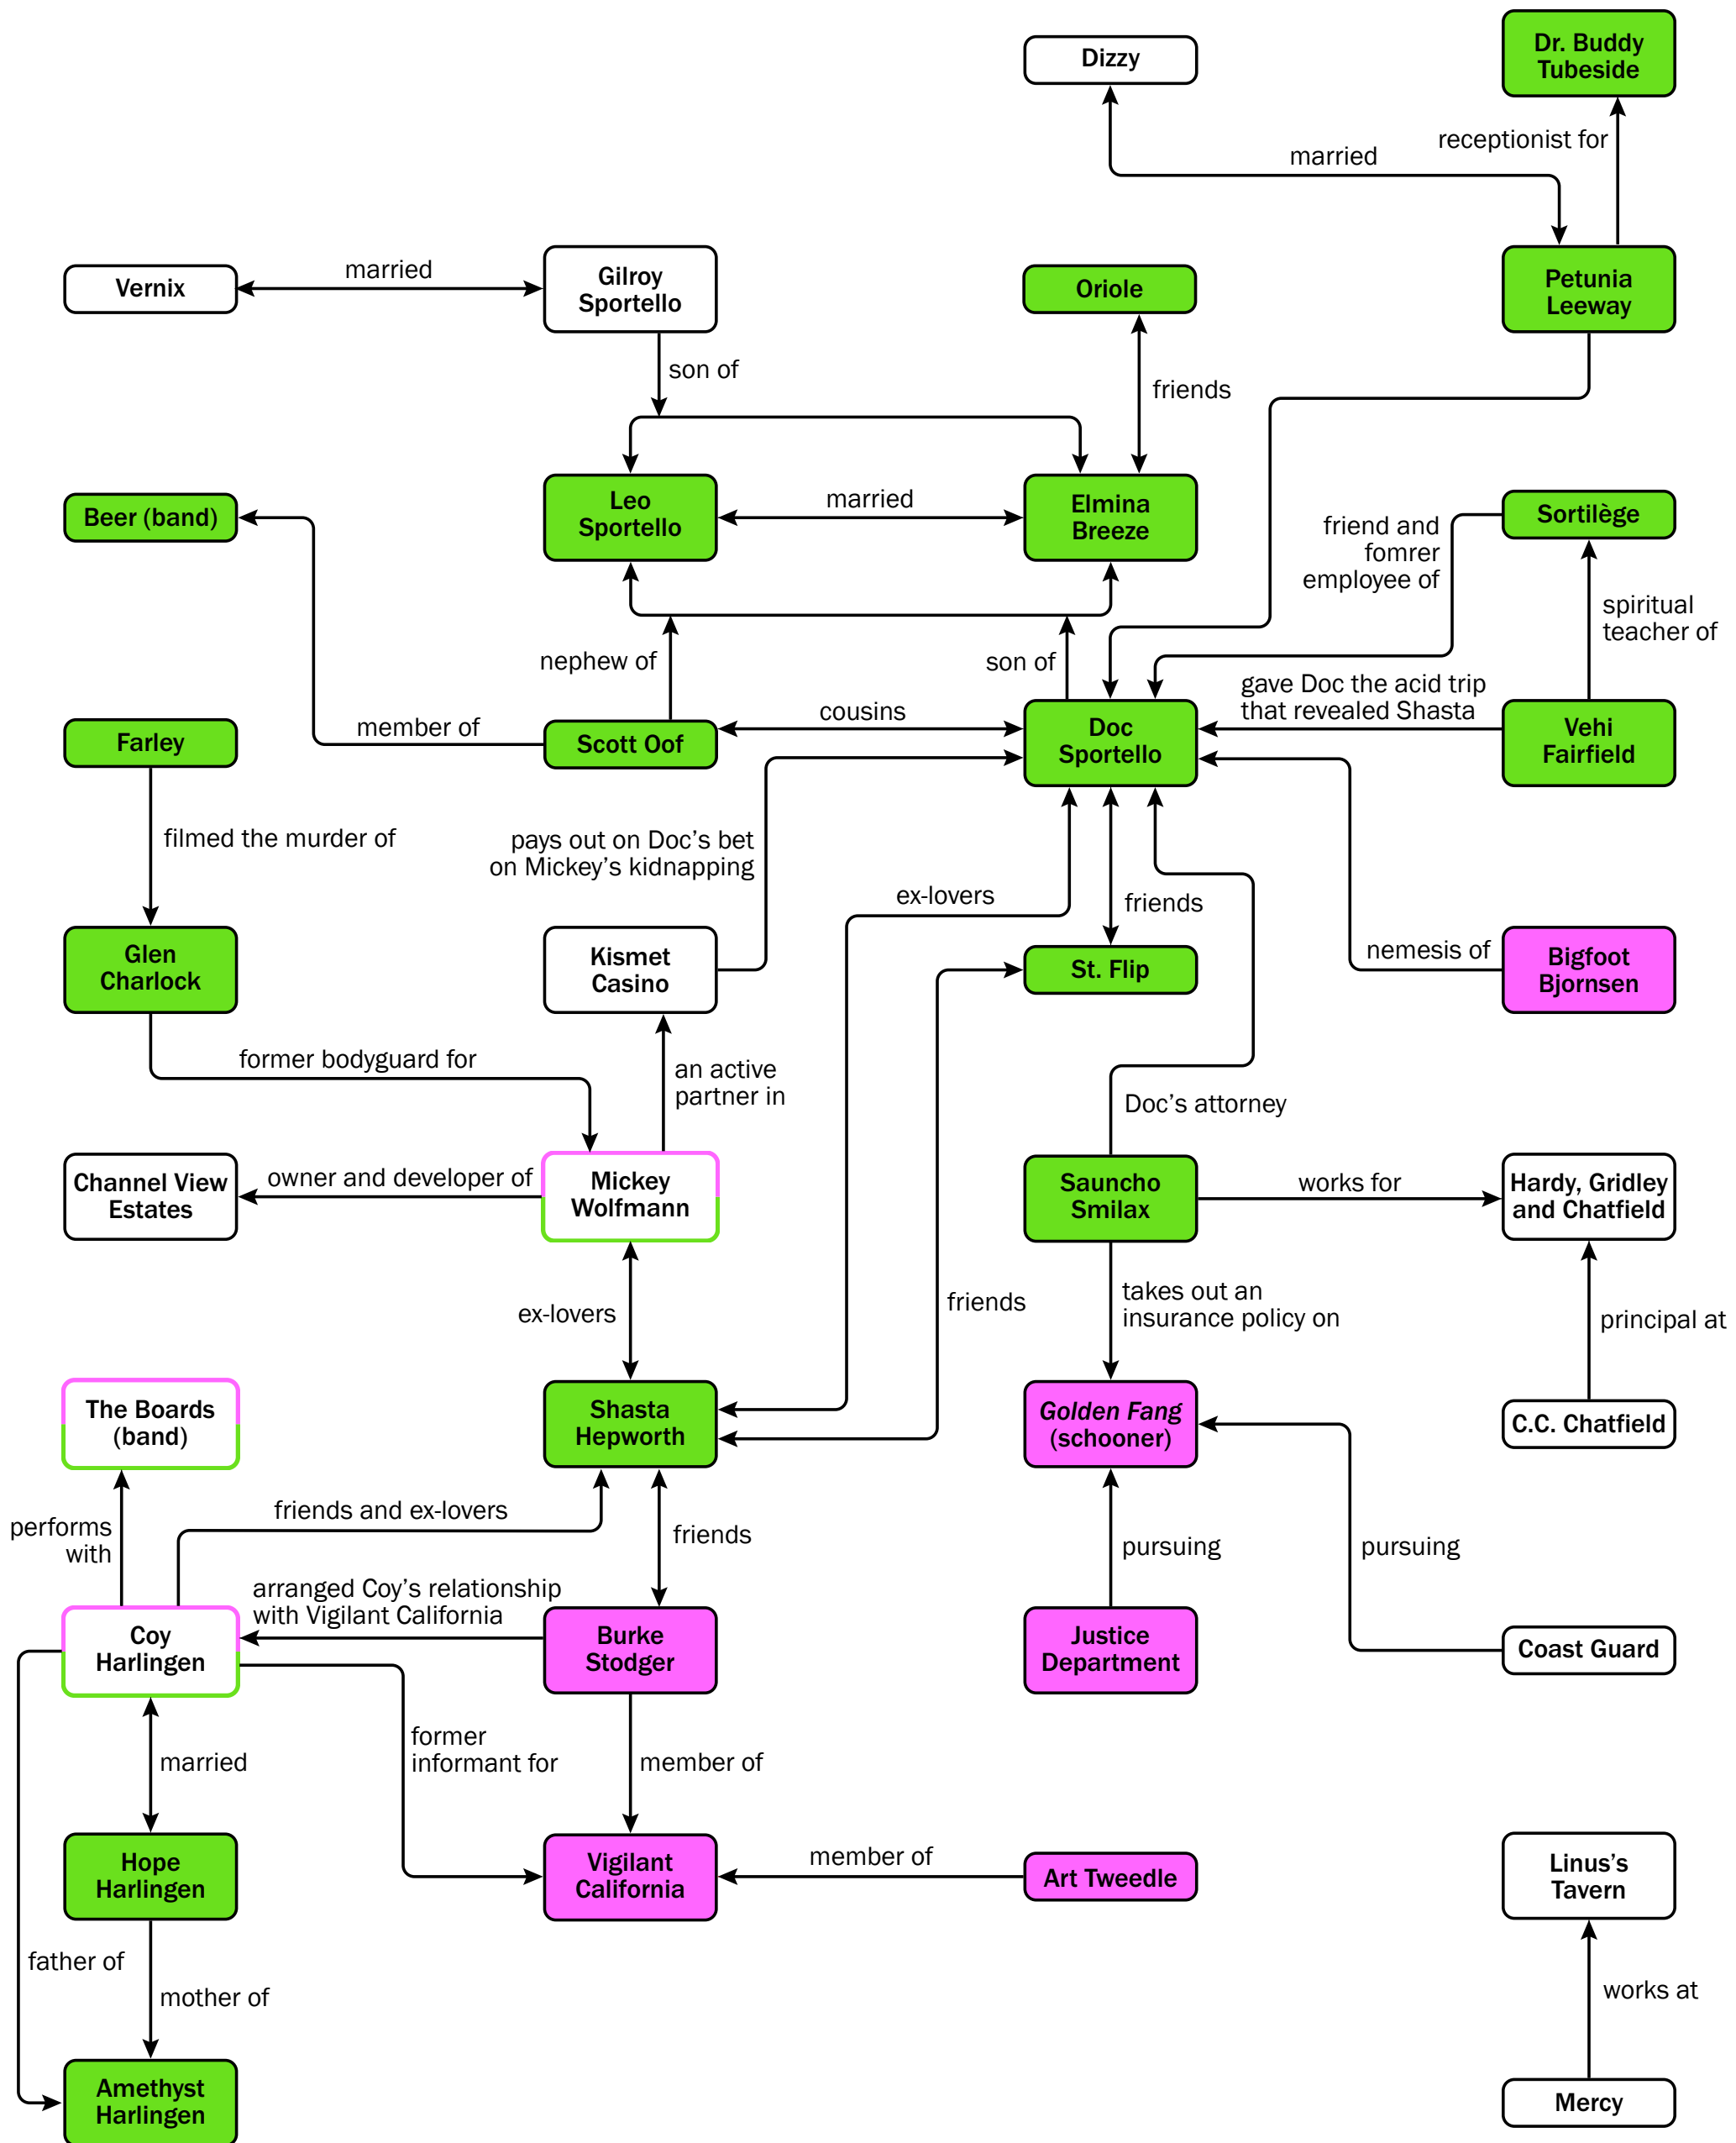

Character Relationships in *Inherent Vice*, Chapter 20

Affiliation key

- counterculture
- anti-counterculture
- counterculture *and* anti-counterculture
- unspecified

Copyright

Inherent Vice Diagrammed by Paul Razzell is licensed under a Creative Commons Attribution-NonCommercial-ShareAlike 4.0 International License. Based on a work at inherent-vice.com.