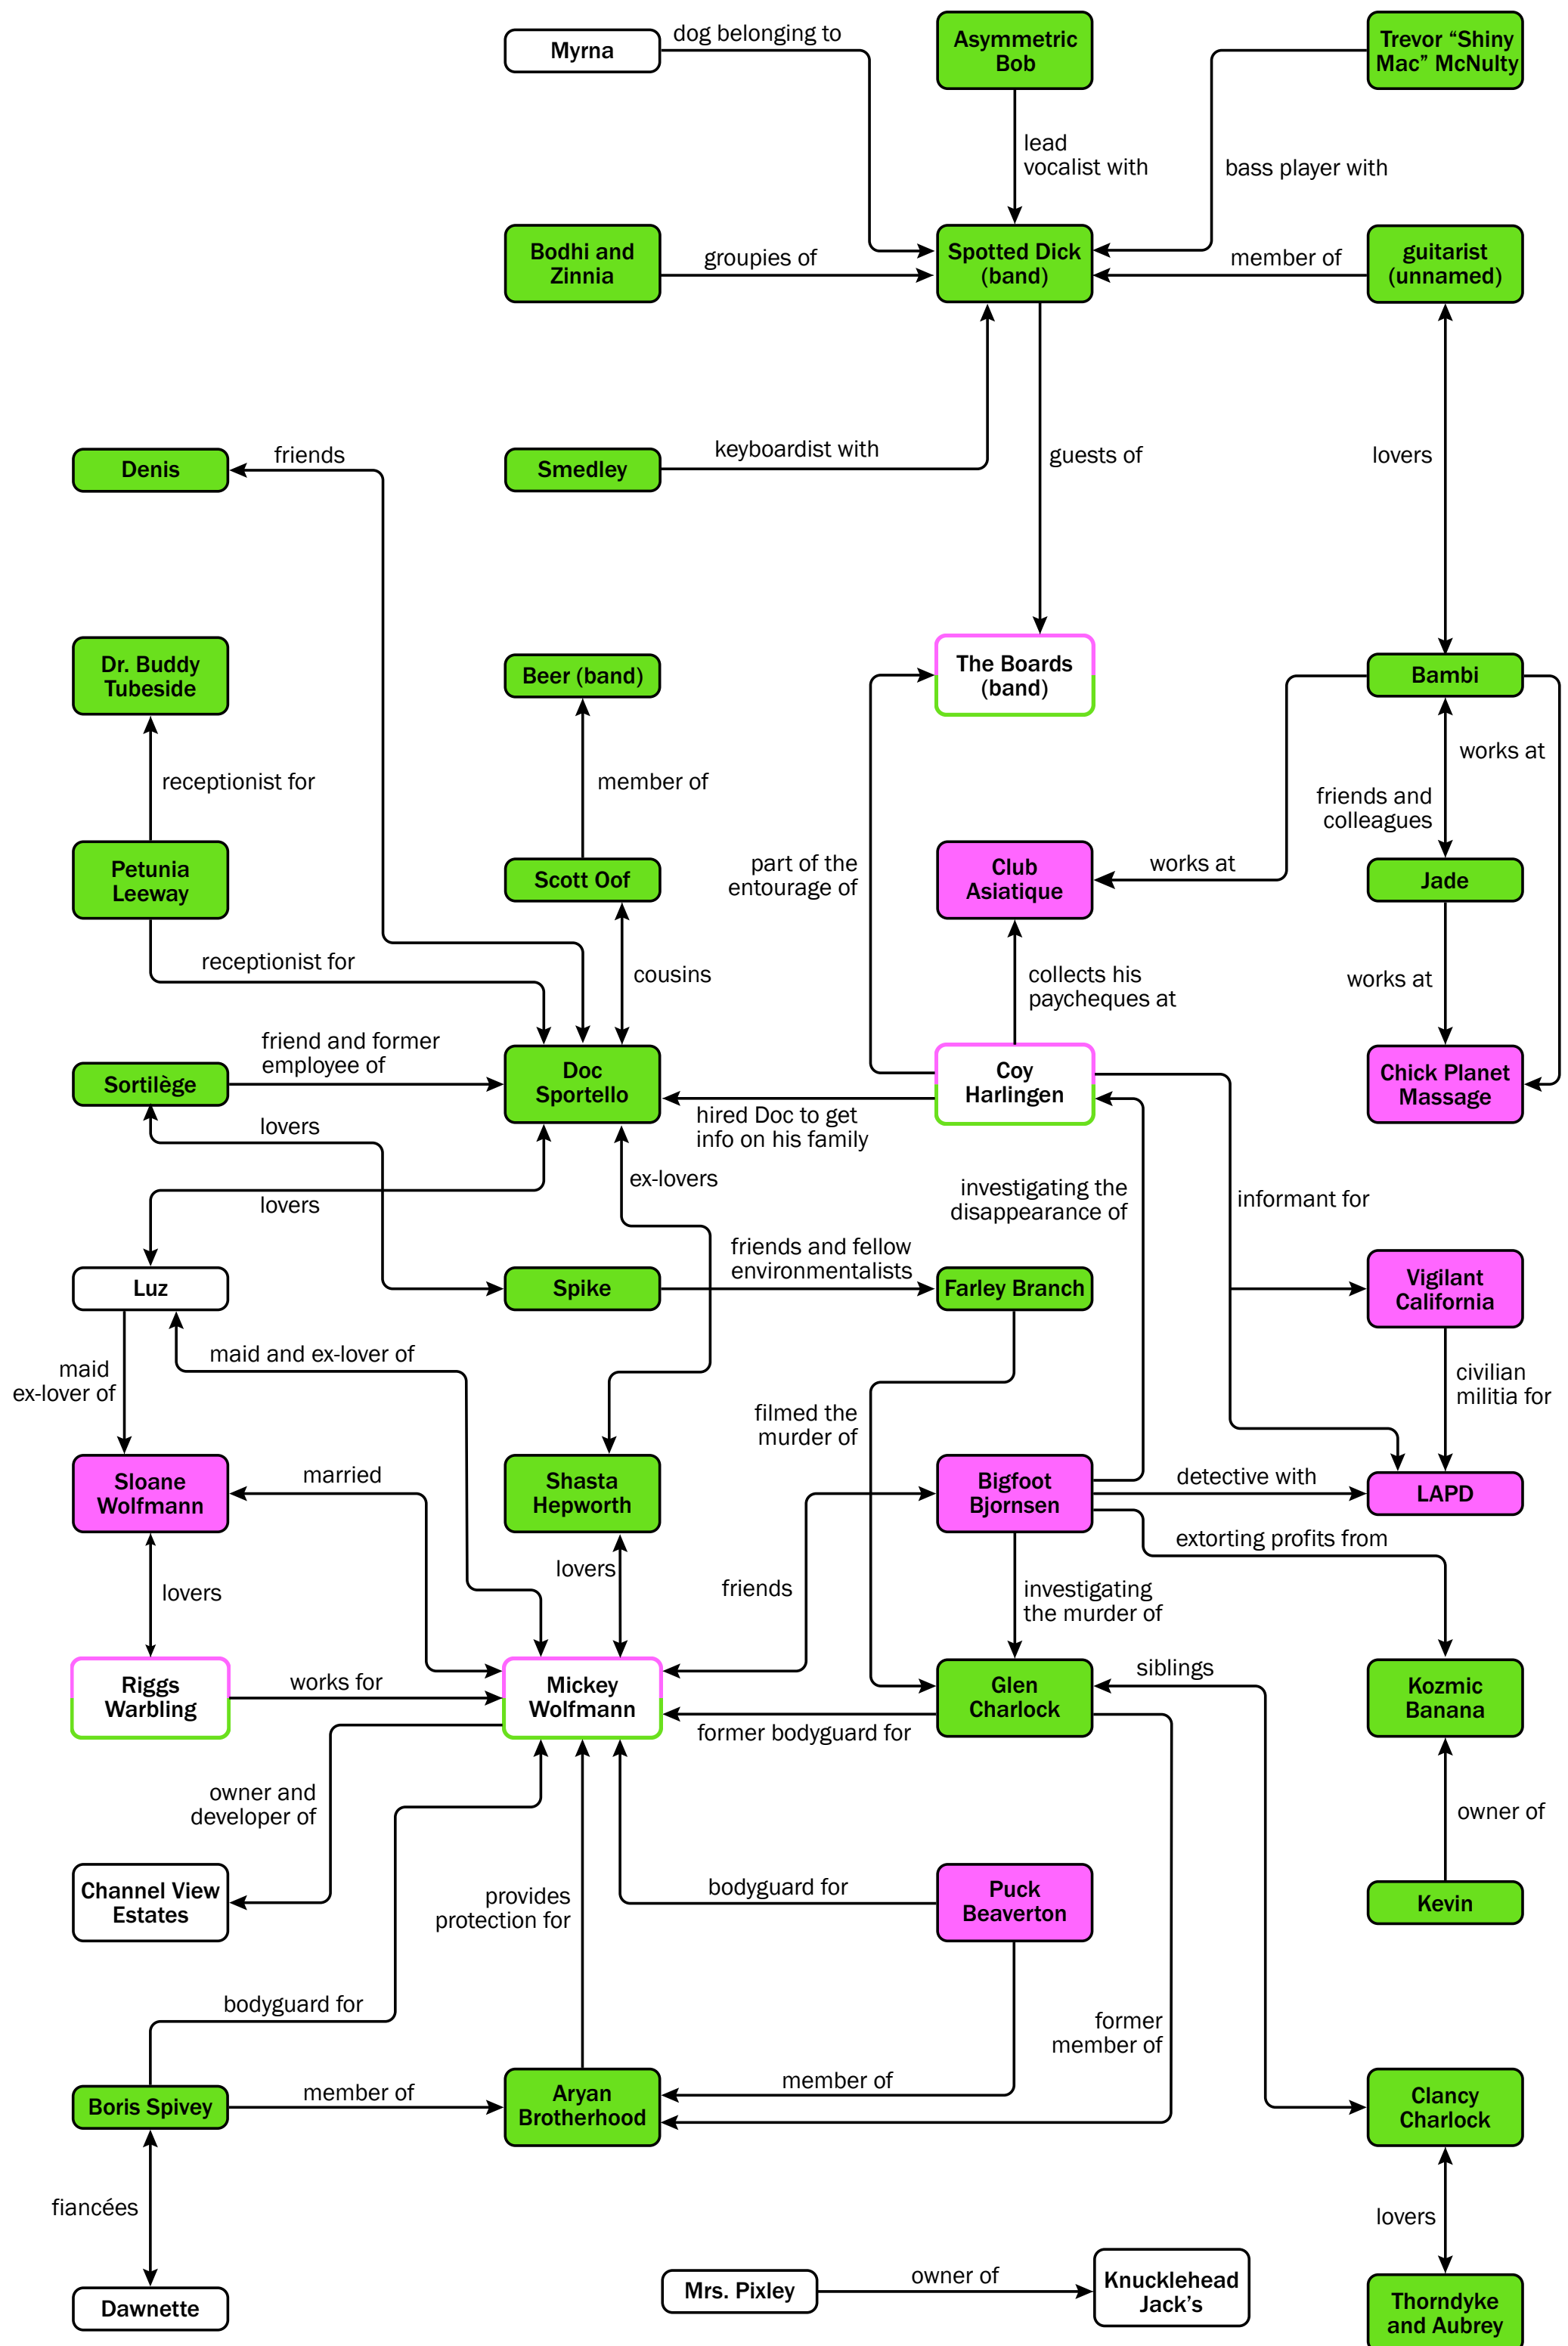

# Character Relationships in *Inherent Vice*, Chapter 9

## Affiliation key

- counterculture
- anti-counterculture
- counterculture *and* anti-counterculture
- unspecified

## Copyright

Inherent Vice Diagrammed by Paul Razzell is licensed under a Creative Commons Attribution-NonCommercial-ShareAlike 4.0 International License. Based on a work at inherent-vice.com.

**INHERENT-VICE.COM**